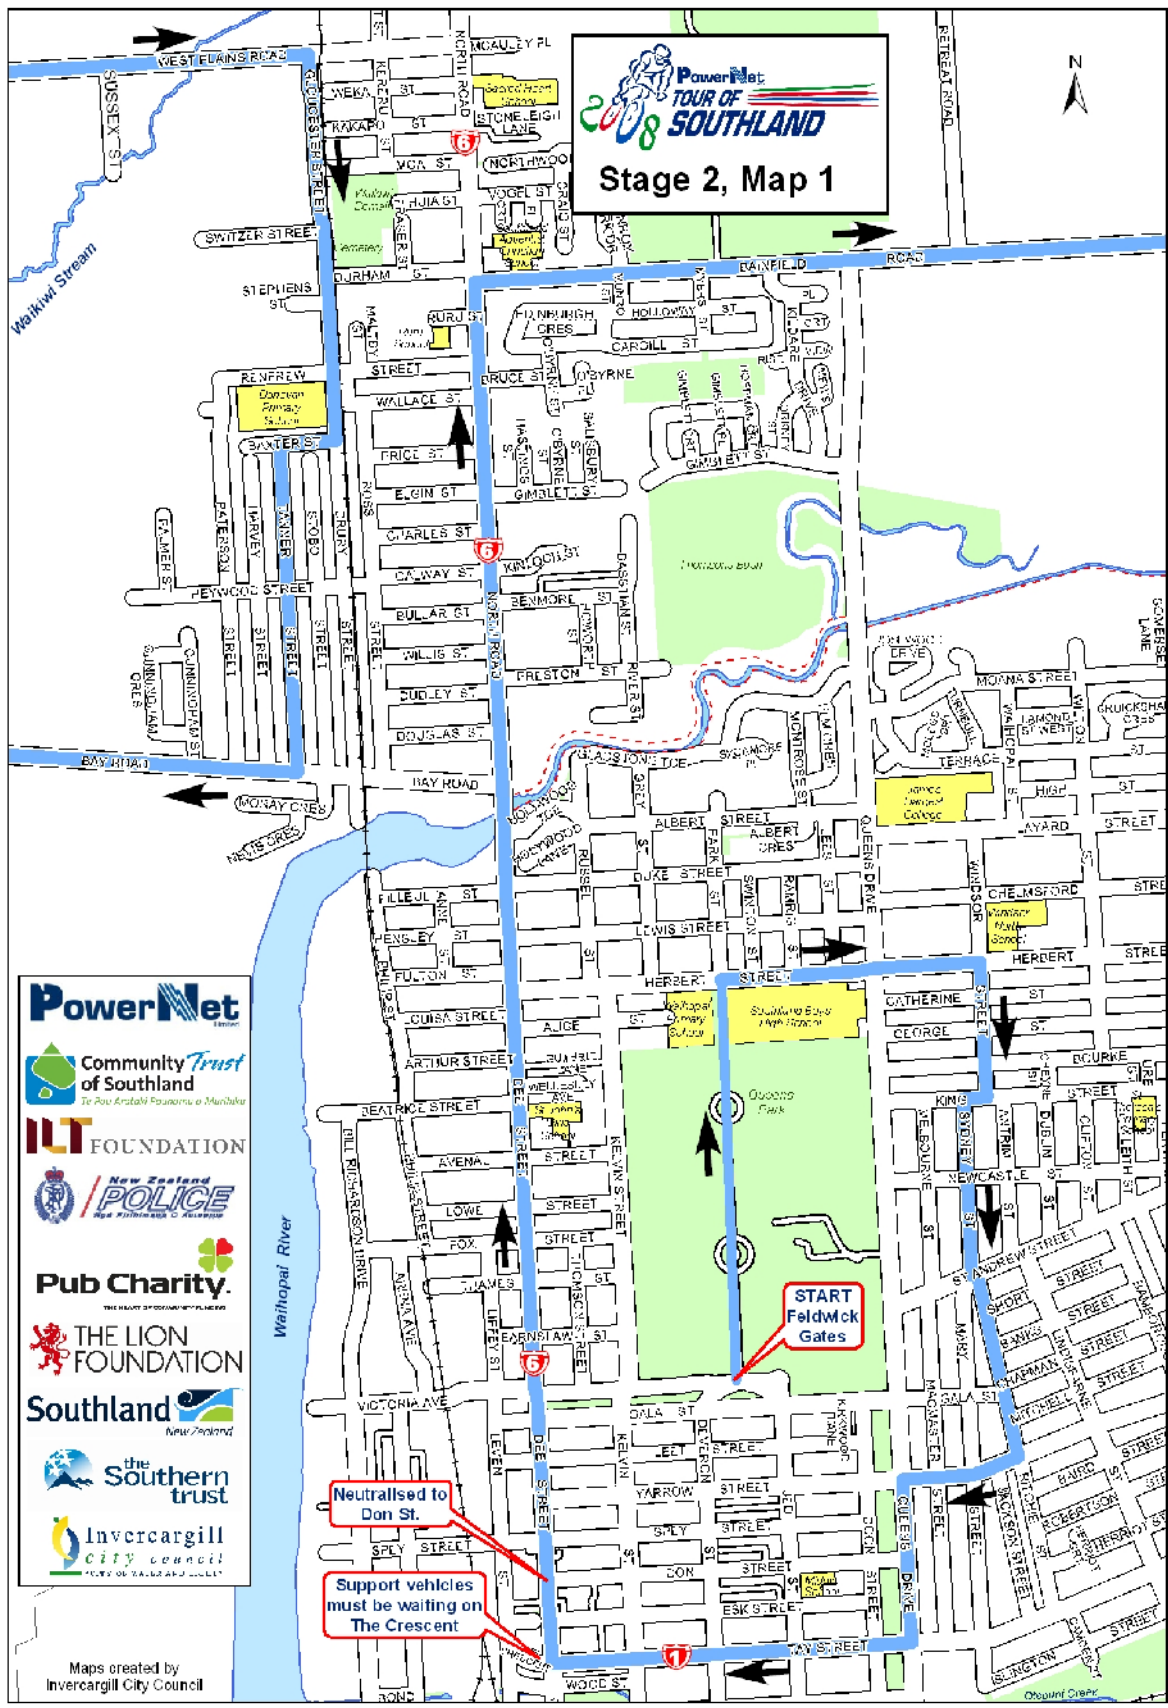

**PowerNet**  
**TOUR OF**  
**SOUTHLAND**  
**Stage 2, Map 1**

-  **PowerNet**
-  **Community Trust of Southland**  
Te Rau Arahaki Te Kaitiaki o Manihiri
-  **ILT FOUNDATION**
-  **New Zealand POLICE**  
Hei Rau Arahaki Te Kaitiaki o Manihiri
-  **Pub Charity.**  
THE HEAVY OF ORGANISATIONS FILMERS
-  **THE LION FOUNDATION**
-  **Southland**  
New Zealand
-  **the Southern trust**
-  **Invercargill City Council**  
POITY OF TAIAPUAKA KAIKŪ

**Neutralised to Don St.**

**Support vehicles must be waiting on The Crescent**

Maps created by  
 Invercargill City Council