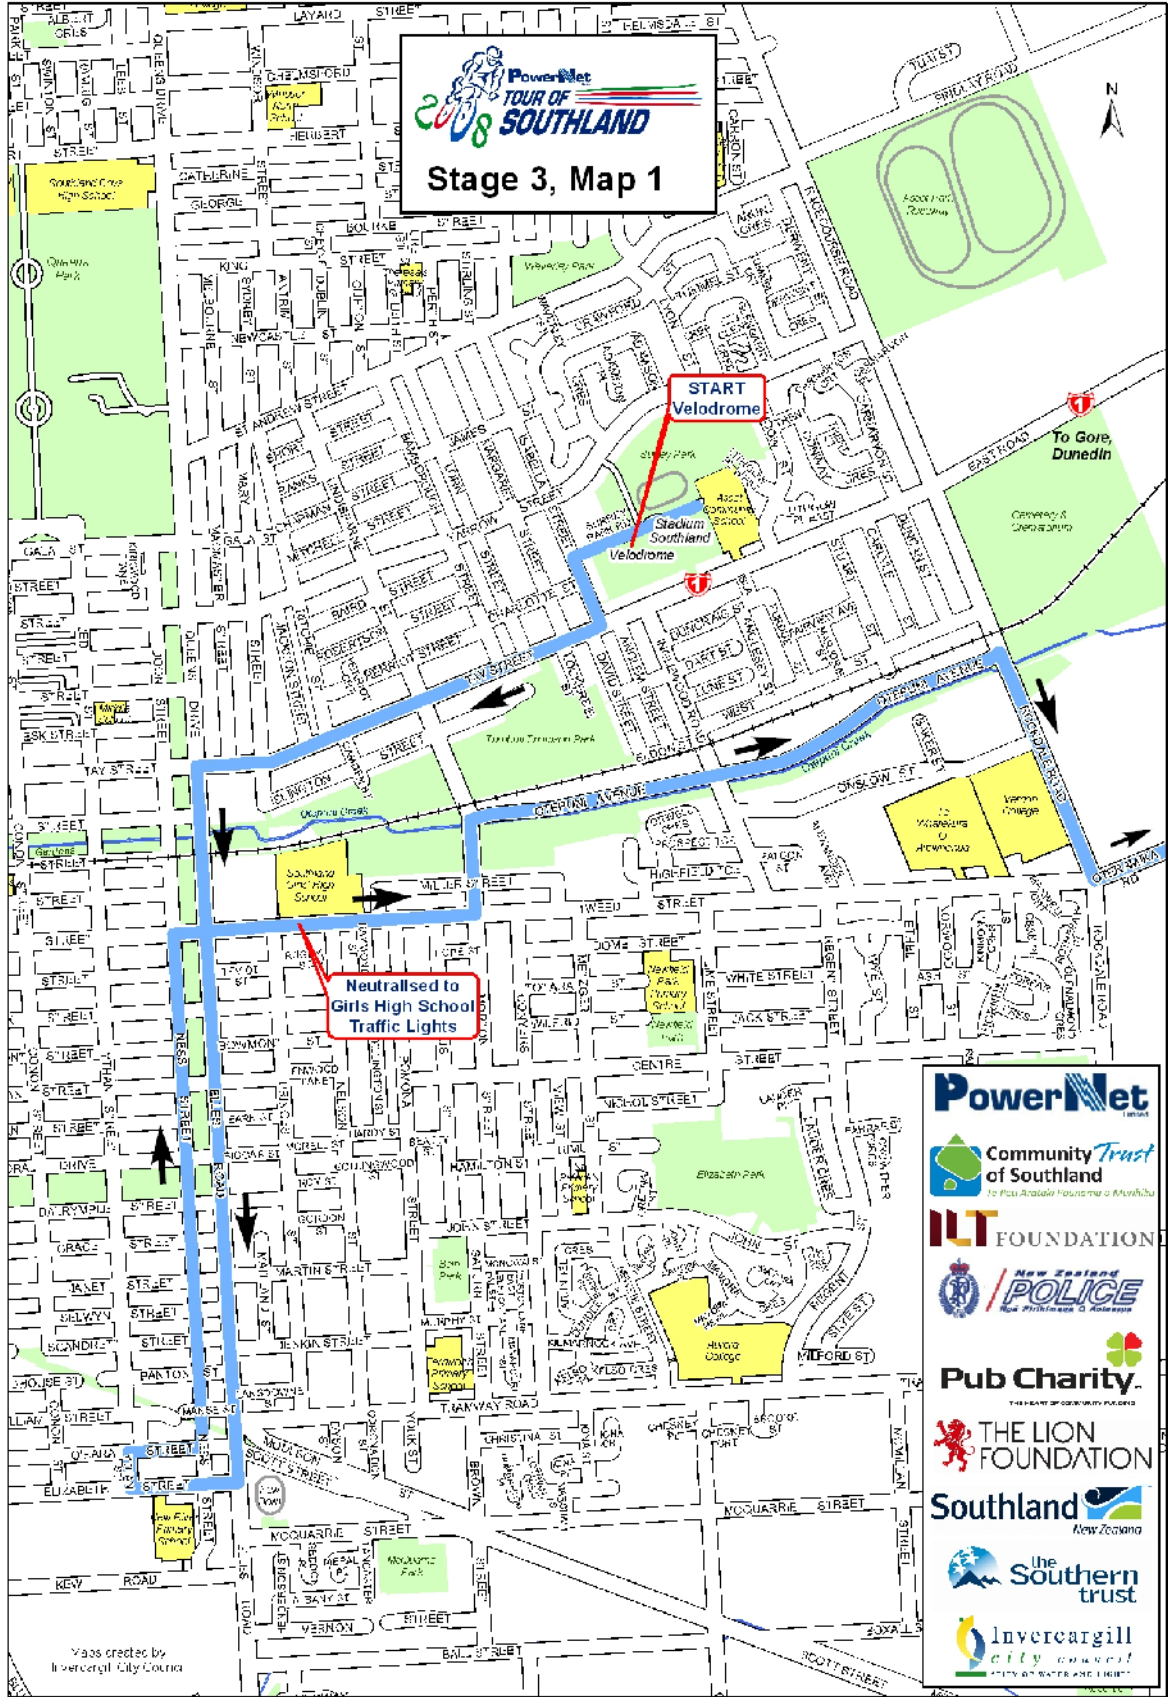

PowerNet
TOUR OF
SOUTHLAND
Stage 3, Map 1

PowerNet
Community Trust of Southland
ILT FOUNDATION
New Zealand POLICE
Pub Charity
THE LION FOUNDATION
Southland New Zealand
the Southern trust
Invercargill city council

Maps created by Invercargill City Council