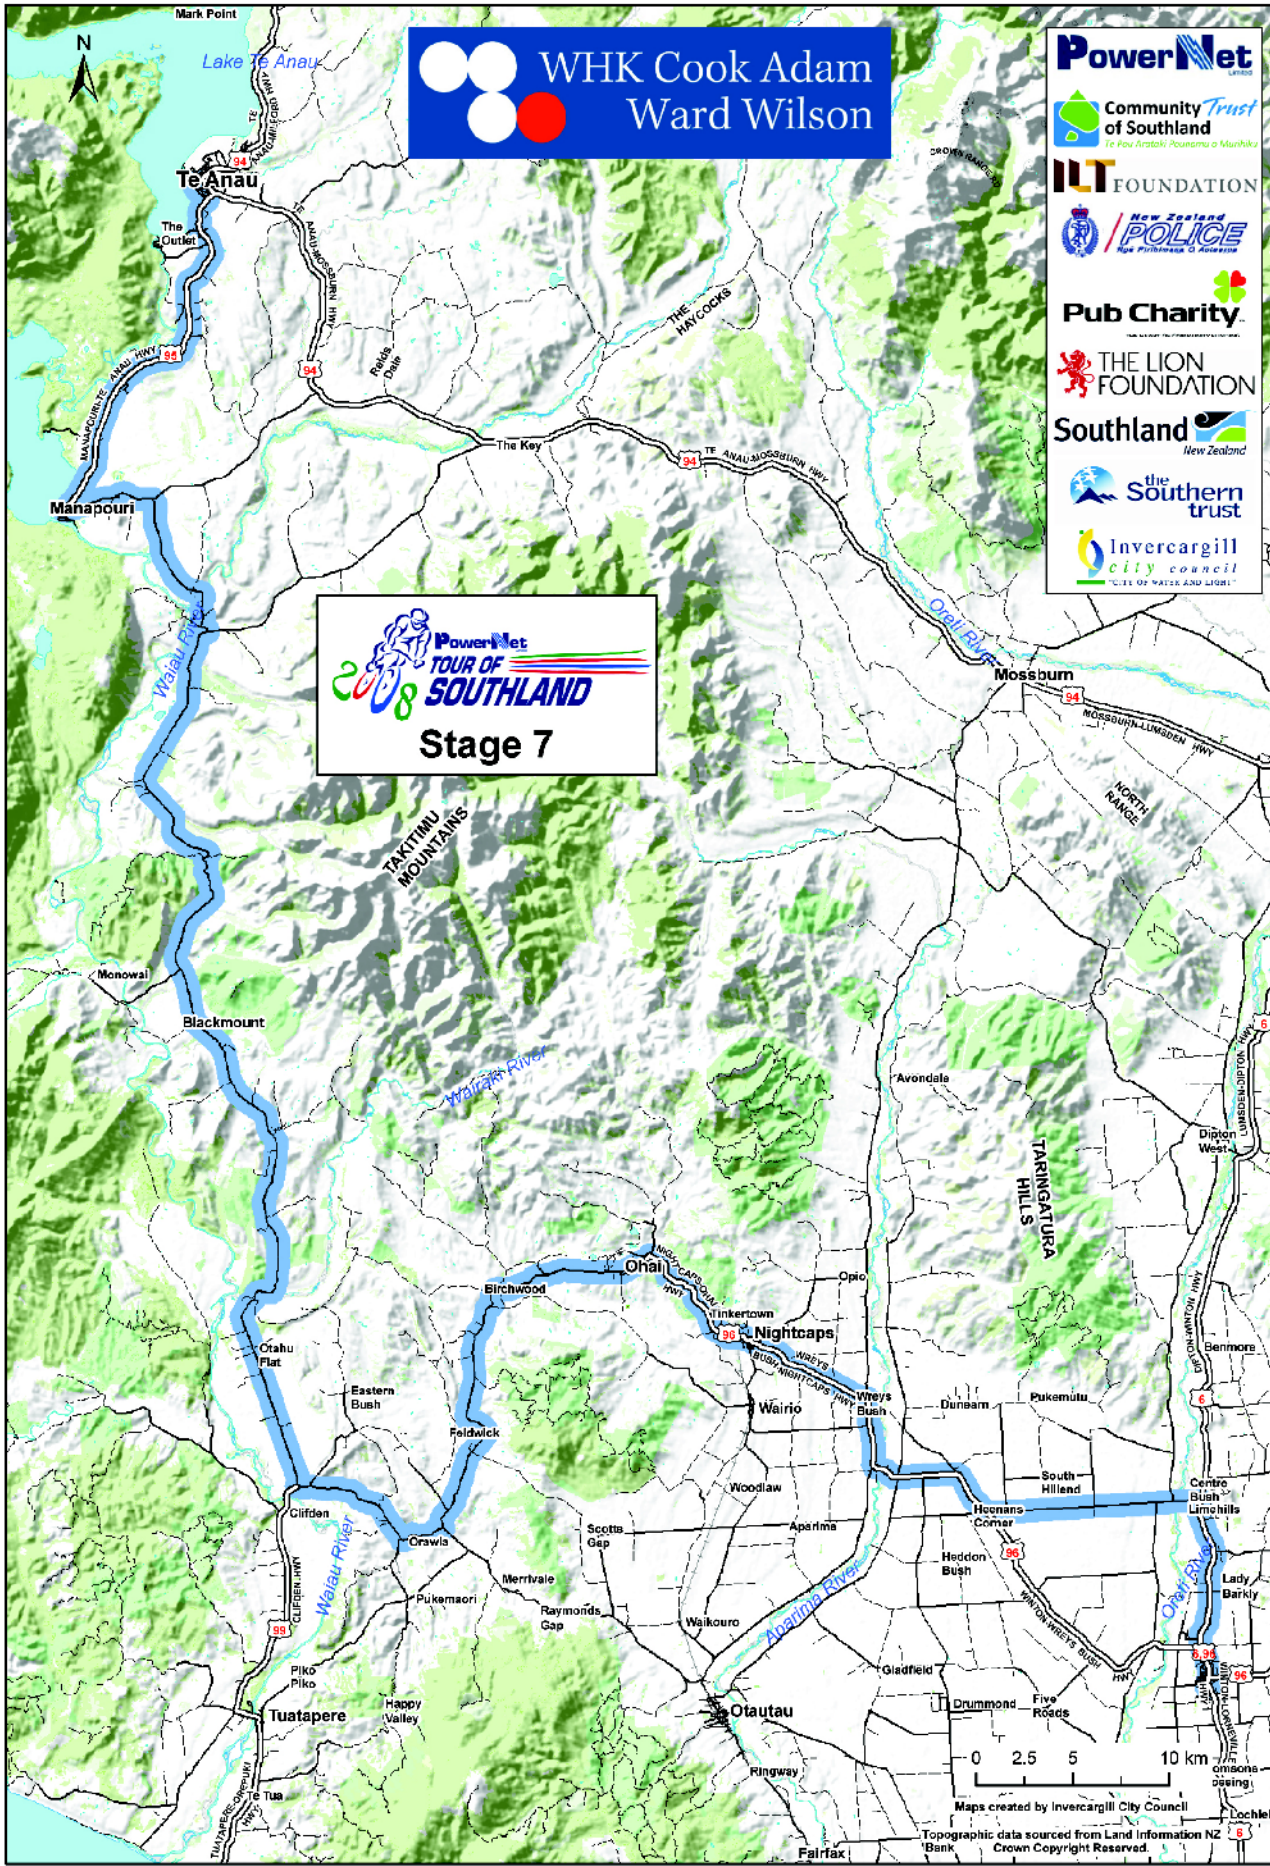

WHK Cook Adam  
Ward Wilson

- PowerNet
- Community Trust of Southland
- ILT FOUNDATION
- New Zealand POLICE
- Pub Charity
- THE LION FOUNDATION
- Southland New Zealand
- the Southern trust
- Invercargill city council

PowerNet  
TOUR OF  
SOUTHLAND  
Stage 7

0 2.5 5 10 km

Maps created by Invercargill City Council

Topographic data sourced from Land Information NZ  
© Crown Copyright Reserved