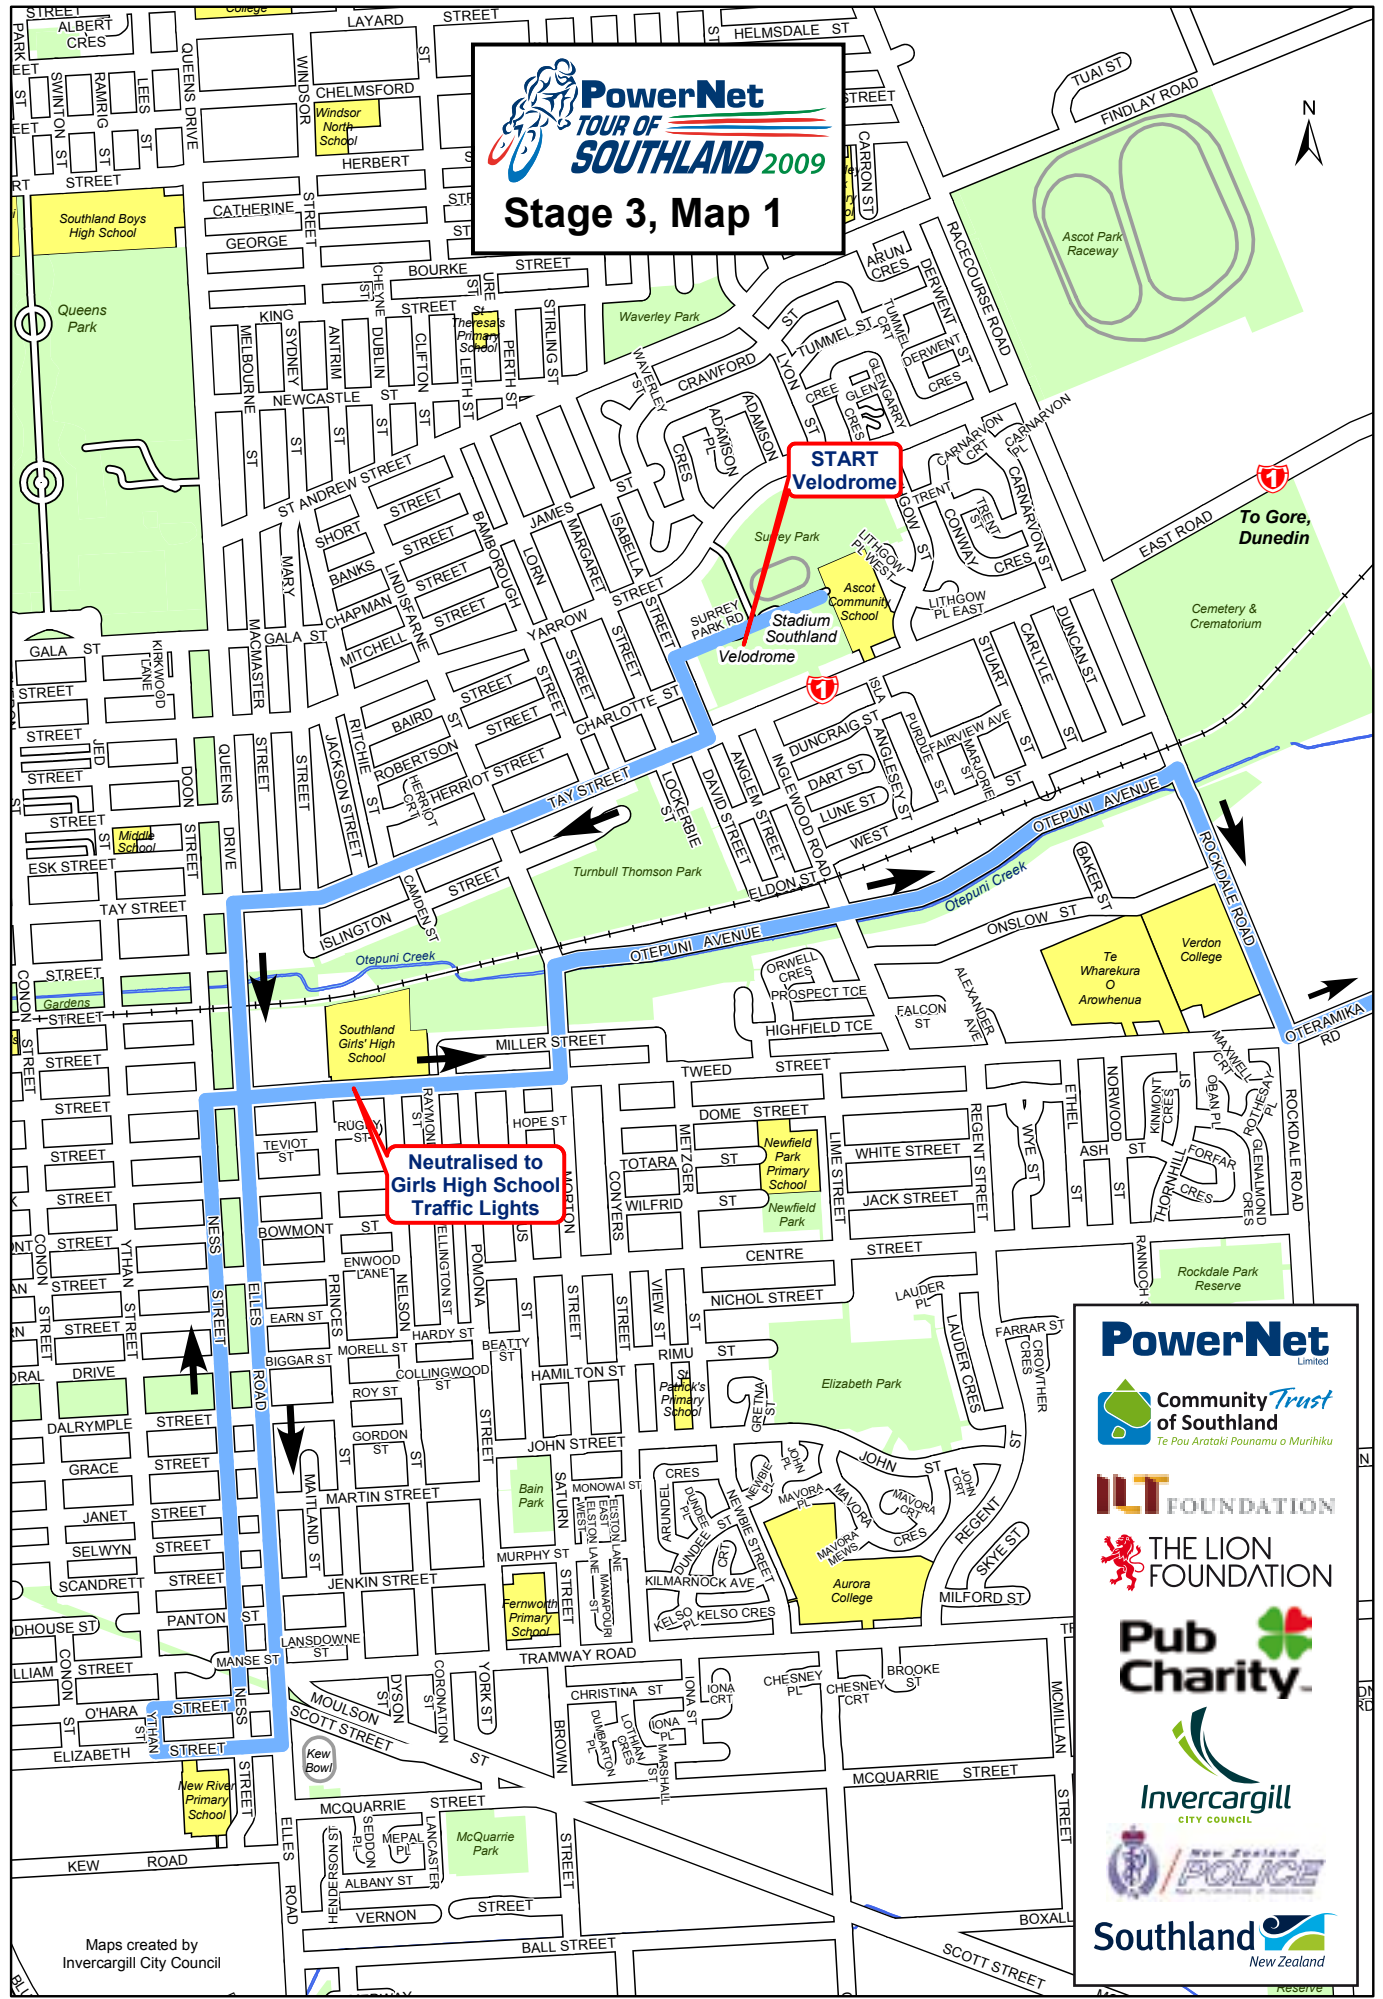

Stage 3, Map 1

PowerNet Limited
Community Trust of Southland
Te Pou Aratoki Pounamu o Murihiki
ILT FOUNDATION
THE LION FOUNDATION
Pub Charity
Invercargill CITY COUNCIL
Southern District Police
Southland New Zealand

Maps created by Invercargill City Council