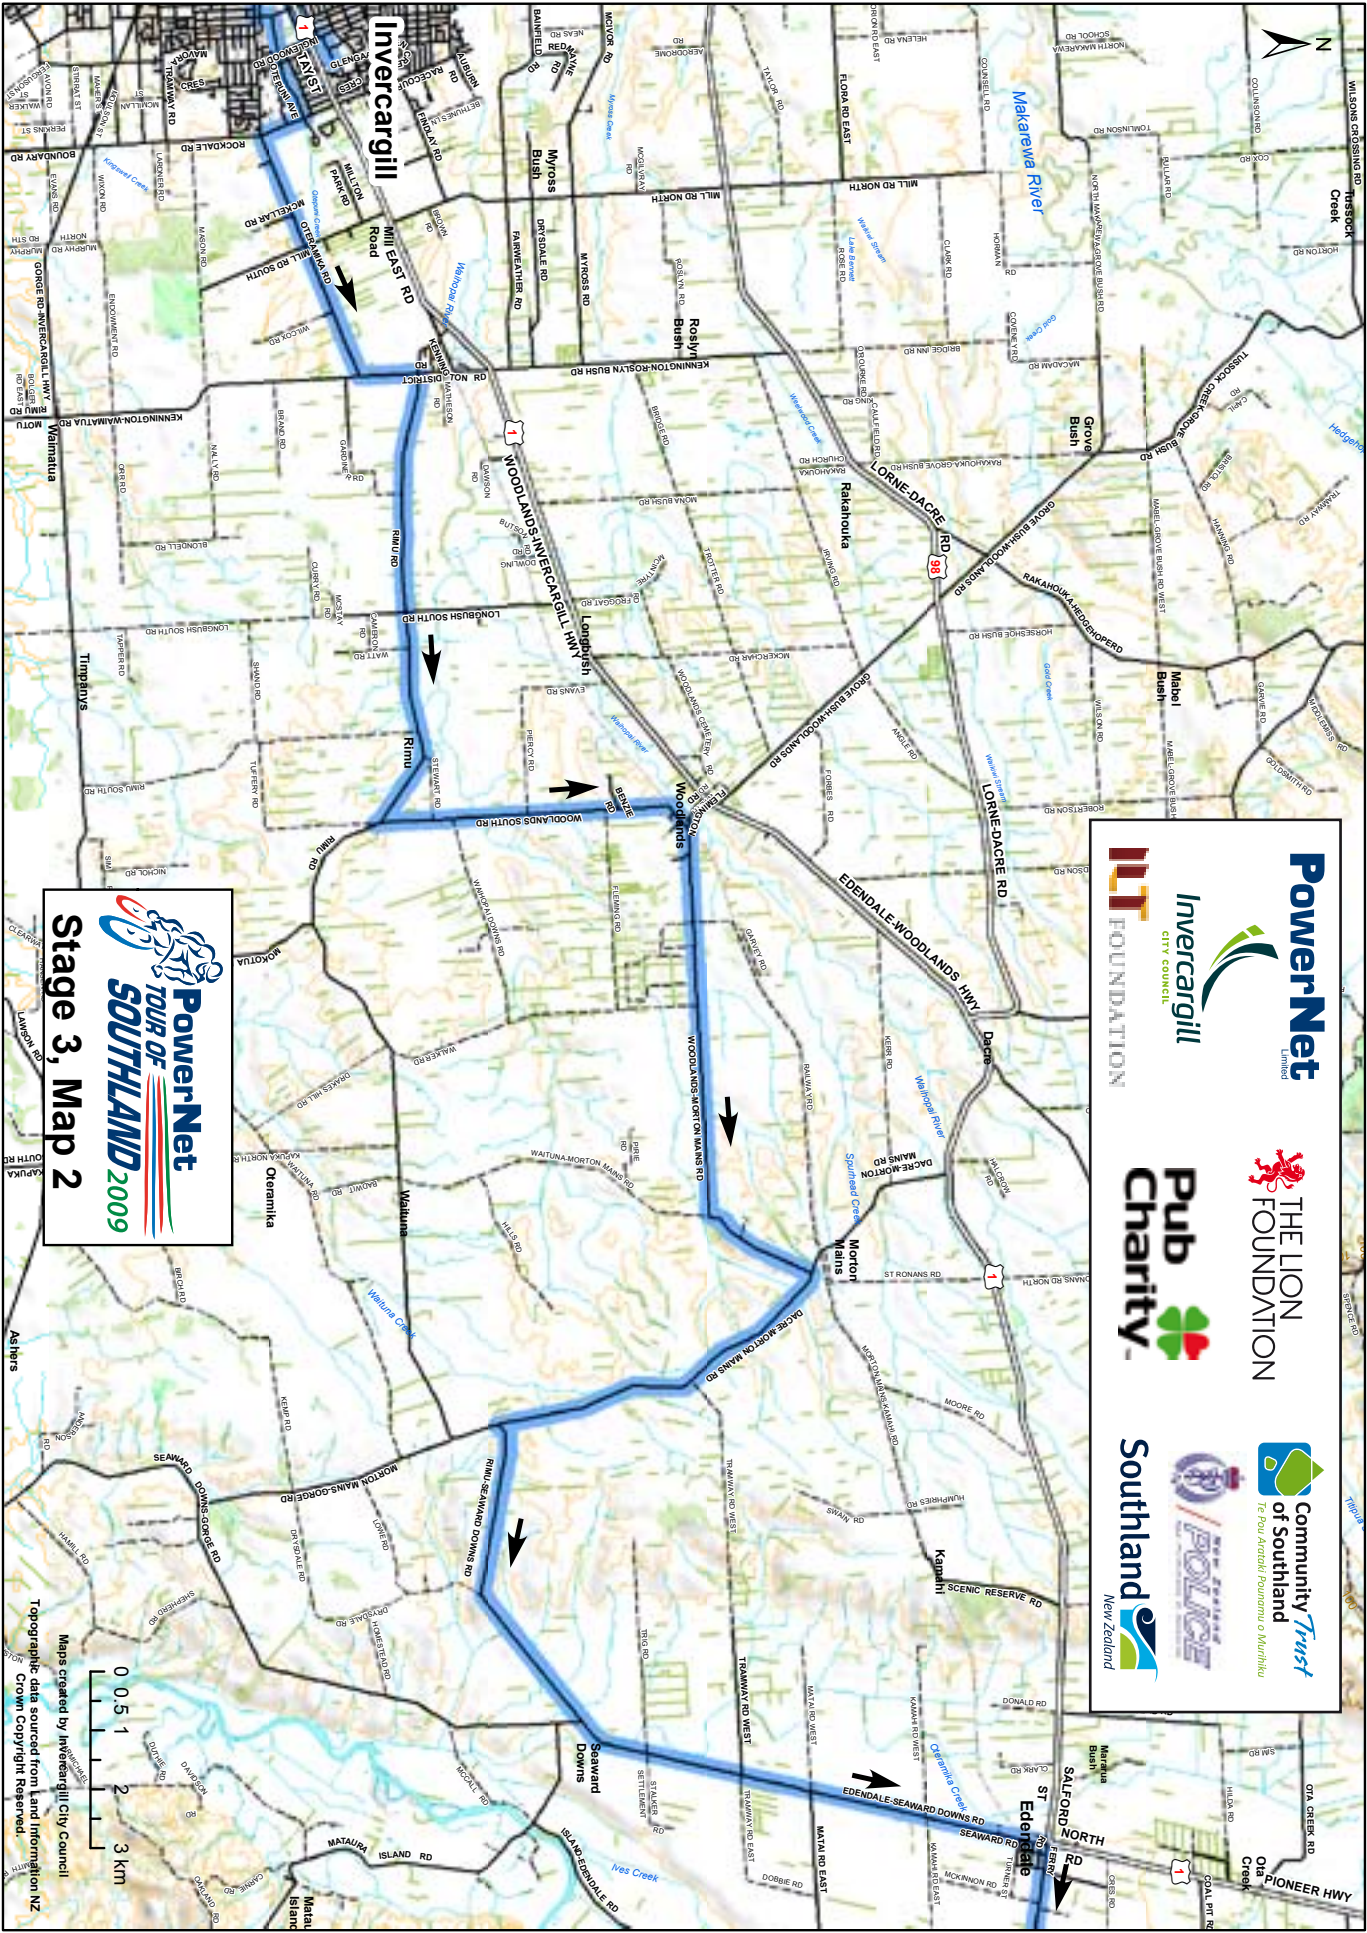

Stage 3, Map 1

PowerNet Limited
Community Trust of Southland
 Te Pou Aratoki Pounamu o Murihiki
ILT FOUNDATION
THE LION FOUNDATION
Pub Charity
Invercargill CITY COUNCIL
Southern District Police
Southland New Zealand

Maps created by Invercargill City Council

PowerNet

 TOUR OF

SOUTHLAND 2009

 Stage 3, Map 2

 PowerNet Limited	 THE LION FOUNDATION	 Community Trust of Southland
 Invercargill CITY COUNCIL	 Pub Charity	 Southland New Zealand
 ILT FOUNDATION	 POLICE Te Pou Aotahi Pounamu o Whariki	

Maps created by Invercargill City Council
 Topographic data sourced from Land Information NZ
 Crown Copyright Reserved

PowerNet
TOUR OF SOUTHLAND 2009
Stage 3, Map 3

Gore
See Map 4

Inset: Mataura

Inset: Edendale

Pub Charity

Invercargill CITY COUNCIL

New Zealand POLICE

Southland New Zealand

0 0.5 1 2 3 km

Maps created by Invercargill City Council

Topographic data sourced from Land Information NZ
 Crown Copyright Reserved.