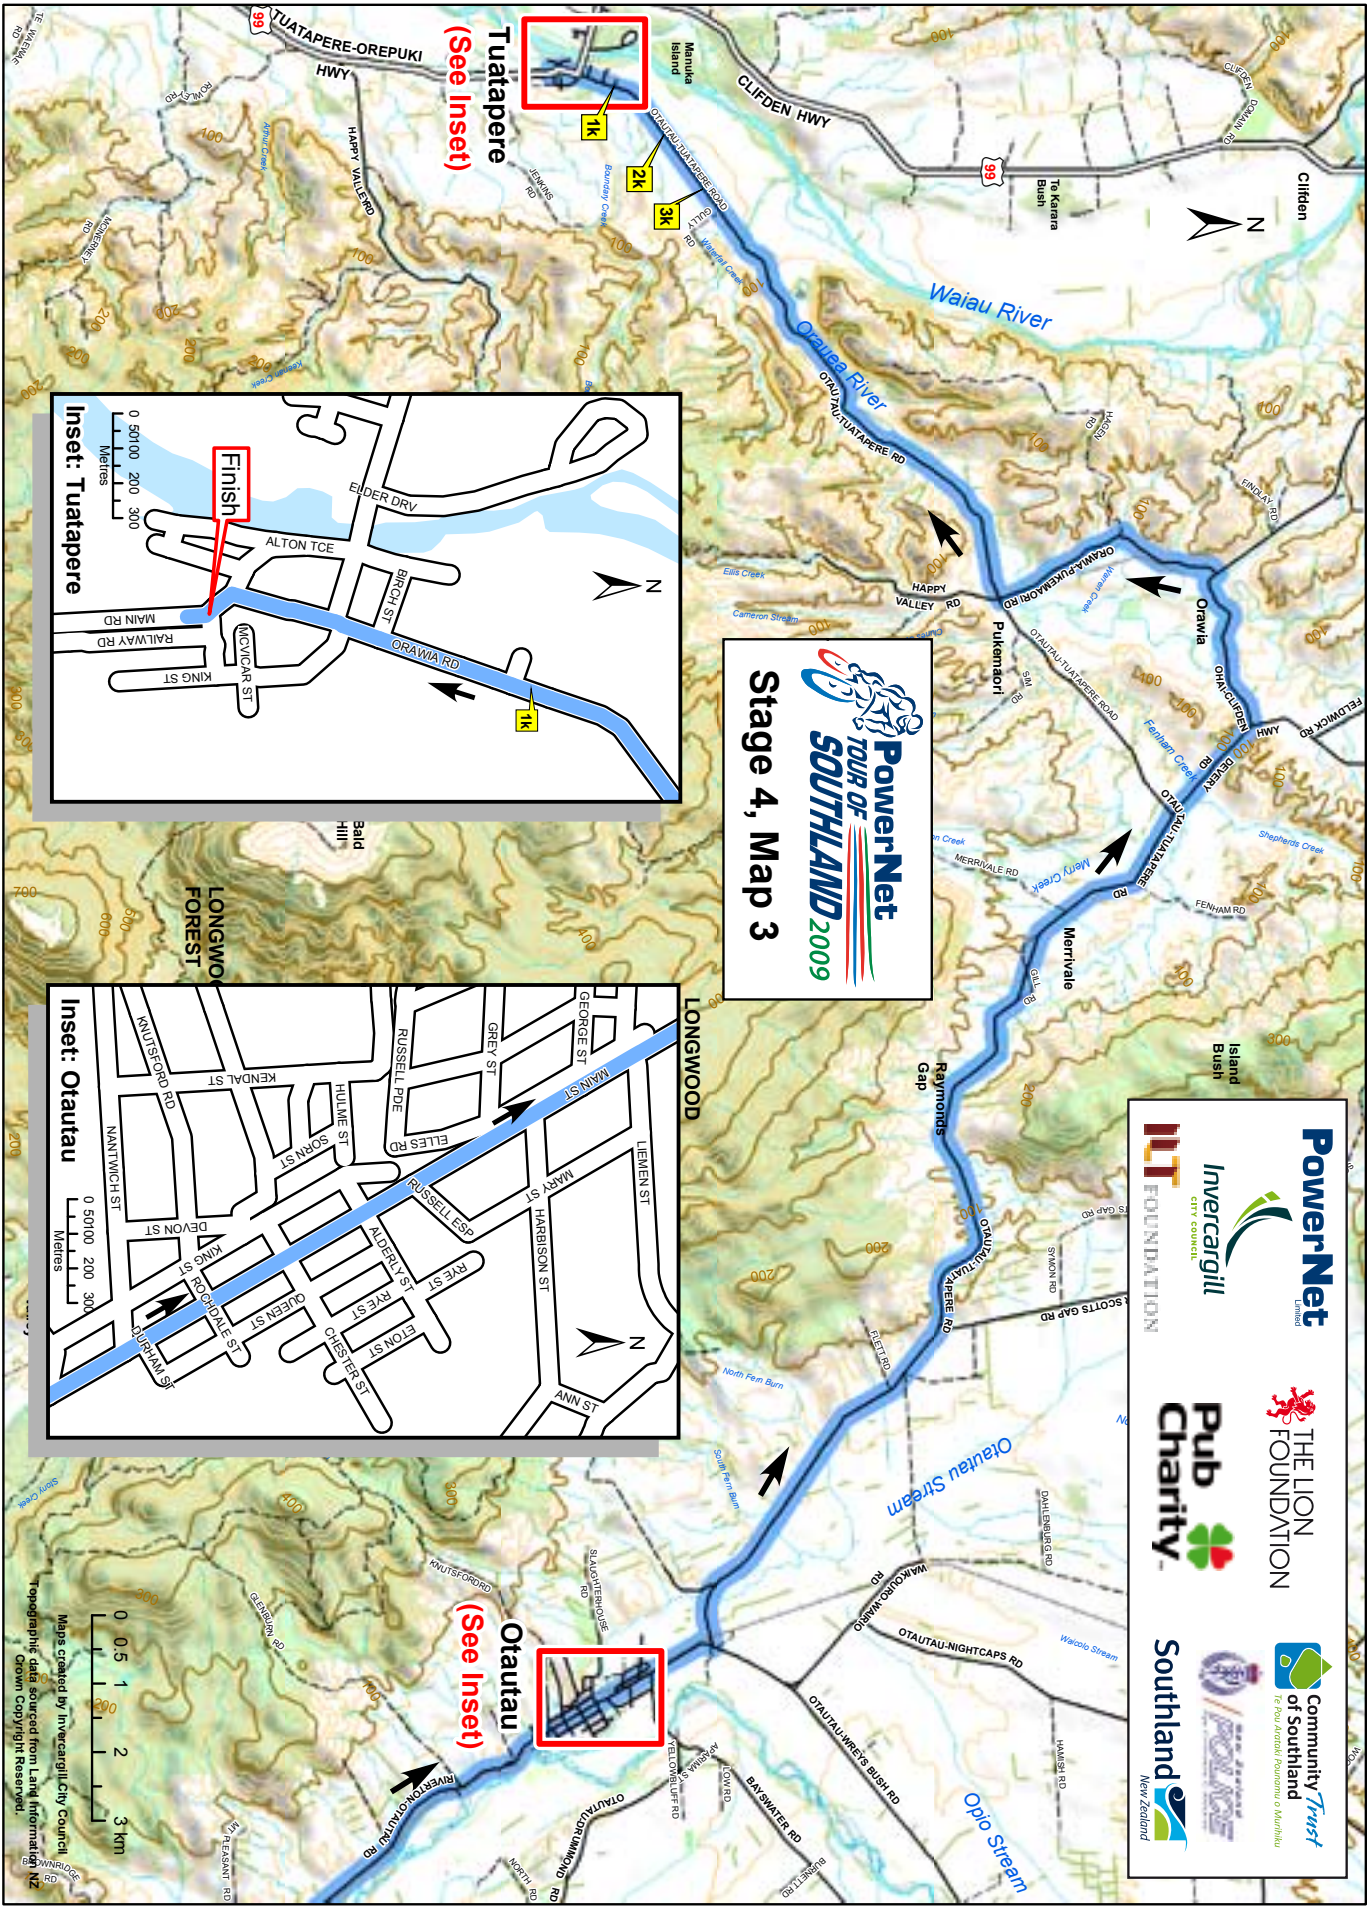

PowerNet
TOUR OF
SOUTHLAND 2009
Stage 4

Maps created by Invercargill City Council
 Topographic data sourced from Land Information NZ
 Crown Copyright Reserved.

Stage 4, Map 1

PowerNet Limited
Community Trust of Southland
Te Pou Aratani Pounamu o Murihiku

ILLI FOUNDATION
THE LION FOUNDATION

Pub Charity

Invercargill CITY COUNCIL

POLICE

Southland New Zealand

PowerNet
TOUR OF SOUTHLAND 2009
Stage 4, Map 2

0 0.5 1 2 3 km
 Maps created by Invercargill City Council
 Topographic data sourced from Land Information NZ
 Crown Copyright Reserved.

Tuatapere
(See Inset)

Otatau
(See Inset)

PowerNet
TOUR OF
SOUTHLAND 2009
Stage 4, Map 3

PowerNet Limited
Invercargill
STIR & SONS LTD
THE LION FOUNDATION
Pub Charity
Southland
Community Trust of Southland
Te Pou Ararangi Rauemi o Manihiri
POLICE
New Zealand

0 0.5 1 2 3 km
Maps created by Invercargill City Council
Topographic data sourced from Land Information NZ
 Crown Copyright Reserved.