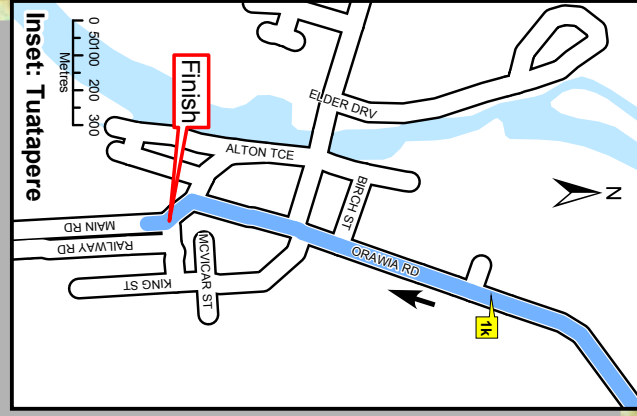

0 0.5 1 2 3 km
Maps created by Invercargill City Council
Topographic data sourced from Land Information NZ
 Crown Copyright Reserved.