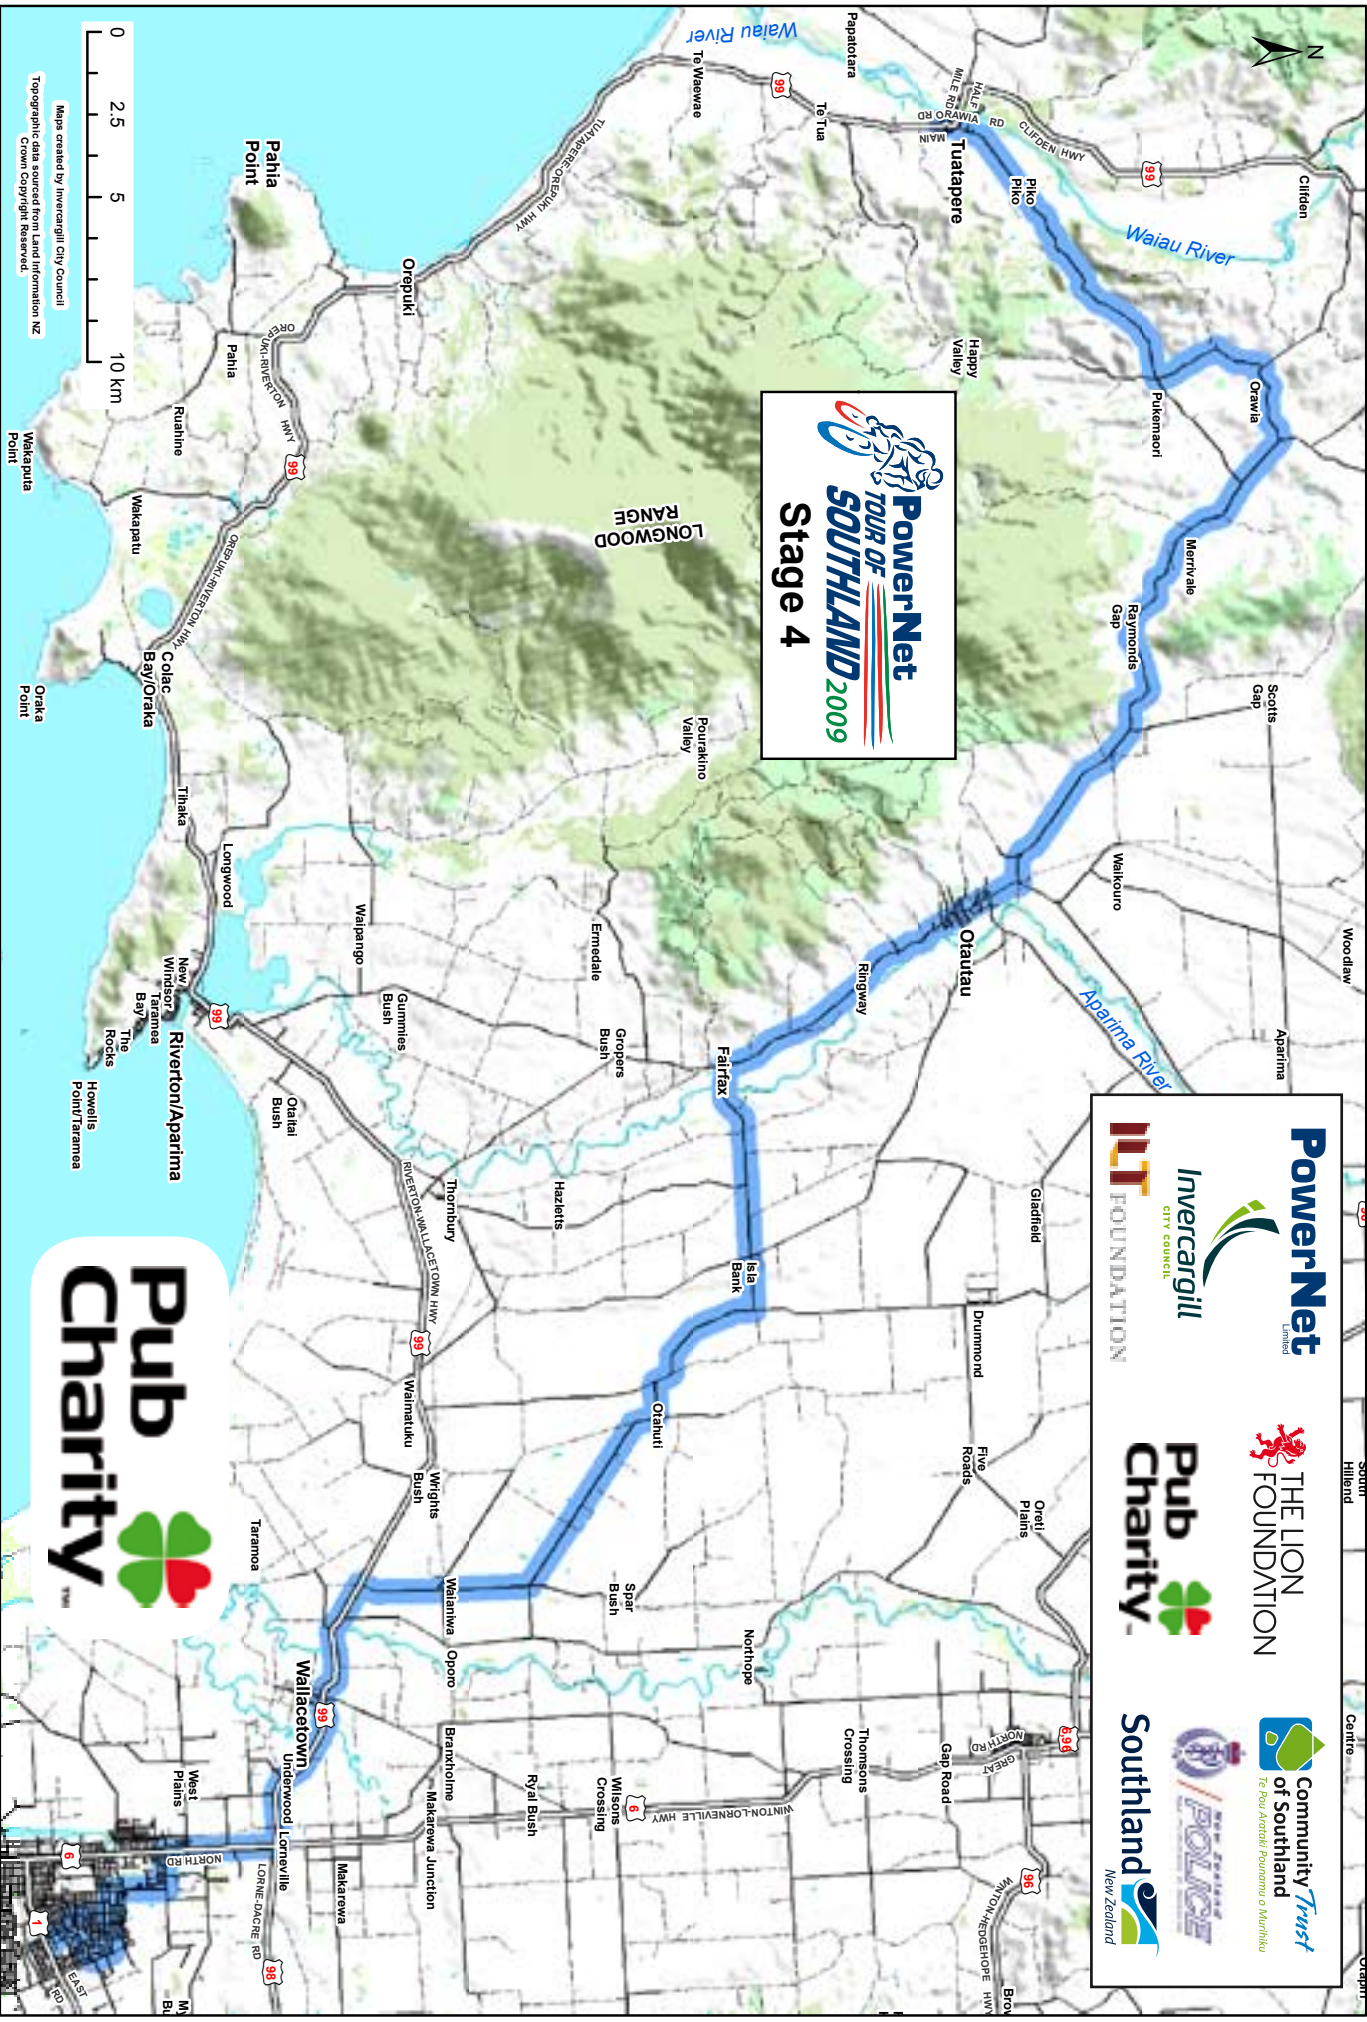

PowerNet
TOUR OF
SOUTHLAND 2009
Stage 4

Maps created by Invercargill City Council
 Topographic data sourced from Land Information NZ
 Crown Copyright Reserved.

Stage 4, Map 1

PowerNet Limited
Community Trust of Southland
Te Pou Aratani Pounamu o Murihiku

ILLI FOUNDATION
THE LION FOUNDATION

Pub Charity

Invercargill CITY COUNCIL

POLICE

Southland New Zealand

PowerNet
TOUR OF SOUTHLAND 2009
Stage 4, Map 2

0 0.5 1 2 3 km
 Maps created by Invercargill City Council
 Topographic data sourced from Land Information NZ
 Crown Copyright Reserved.

Tuatapere
(See Inset)

Otatau
(See Inset)

PowerNet
TOUR OF
SOUTHLAND 2009
Stage 4, Map 3

PowerNet Limited
Invercargill
STIR & SONS LTD
THE LION FOUNDATION
Pub Charity
Southland
Community Trust of Southland
Te Pou Ararangi Rauemi o Manihiri
POLICE
New Zealand

0 0.5 1 2 3 km
Maps created by Invercargill City Council
Topographic data sourced from Land Information NZ
 Crown Copyright Reserved.