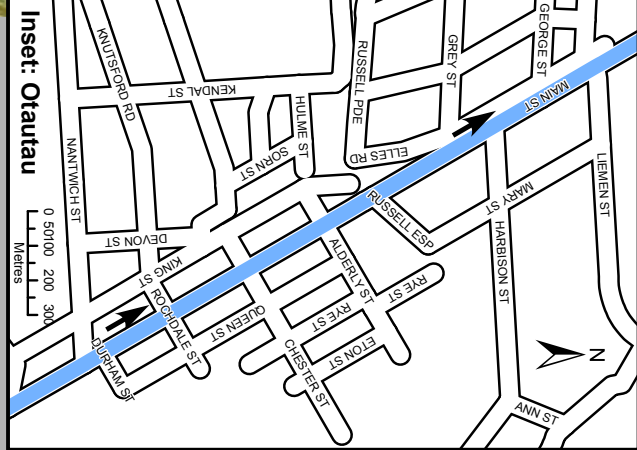

0 0.5 1 2 3 km
Maps created by Invercargill City Council
Topographic data sourced from Land Information NZ
 Crown Copyright Reserved.