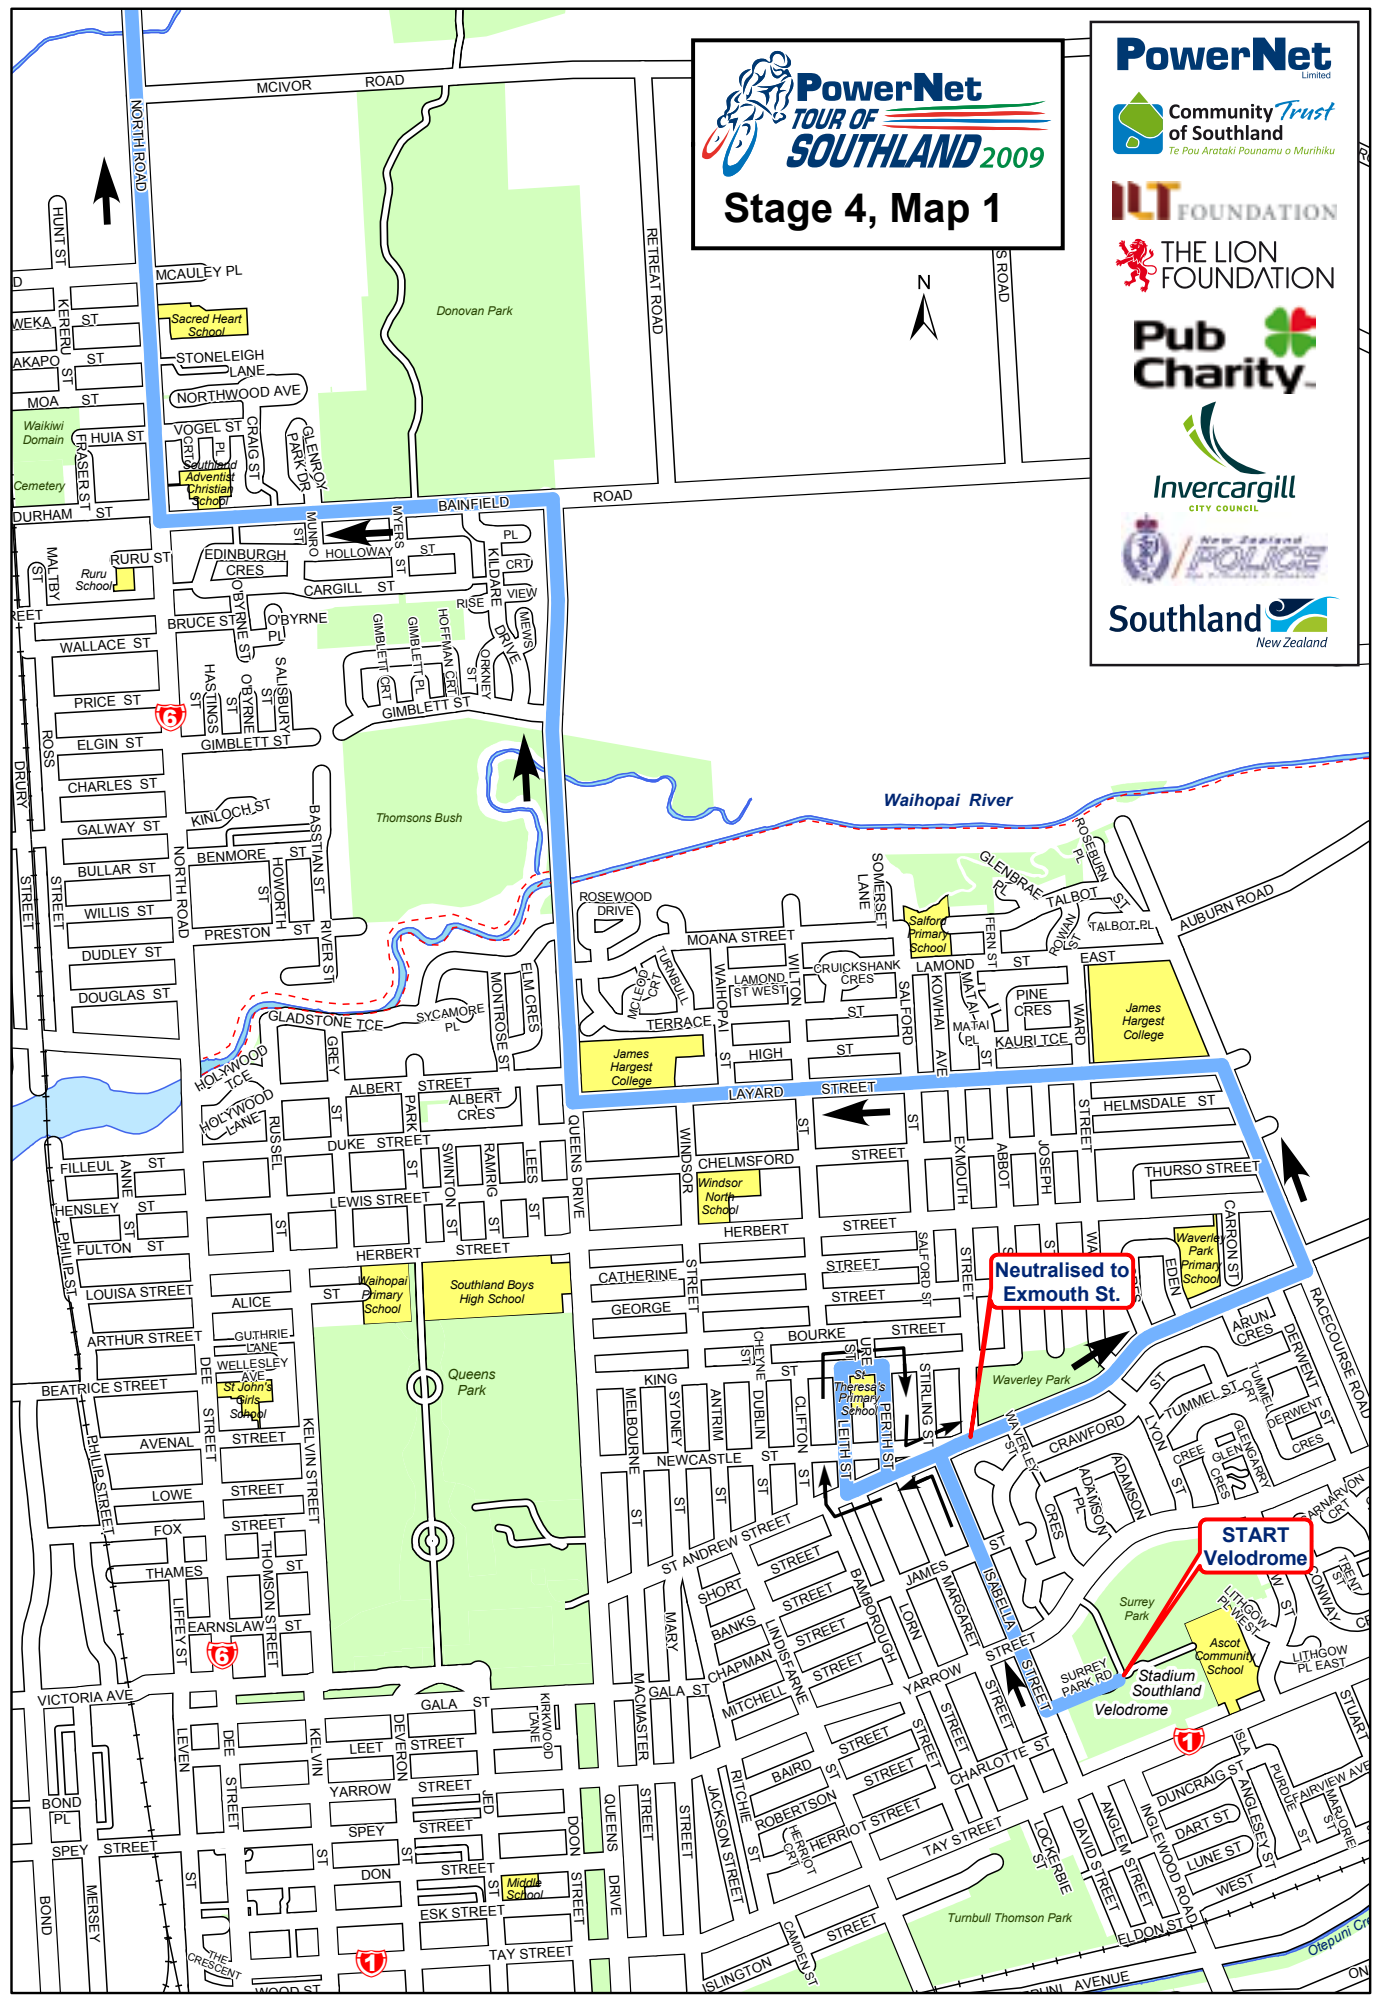

PowerNet
TOUR OF
SOUTHLAND 2009
Stage 4

Maps created by Invercargill City Council
 Topographic data sourced from Land Information NZ
 Crown Copyright Reserved.

Stage 4, Map 1

PowerNet Limited
Community Trust of Southland
Te Pou Aratani Pounamu o Murihiku

ILLI FOUNDATION
THE LION FOUNDATION

Pub Charity

Invercargill CITY COUNCIL

POLICE

Southland New Zealand

PowerNet
TOUR OF SOUTHLAND 2009
Stage 4, Map 2

0 0.5 1 2 3 km
 Maps created by Invercargill City Council
 Topographic data sourced from Land Information NZ
 Crown Copyright Reserved.

Tuatapere
(See Inset)

Otatau
(See Inset)

PowerNet
TOUR OF
SOUTHLAND 2009
Stage 4, Map 3

PowerNet Limited
Invercargill
STIR & SONS LTD
THE LION FOUNDATION
Pub Charity
Southland
Community Trust of Southland
Te Pou Ararangi Rauemi o Manihiri
POLICE
New Zealand

0 0.5 1 2 3 km
Maps created by Invercargill City Council
Topographic data sourced from Land Information NZ
 Crown Copyright Reserved.