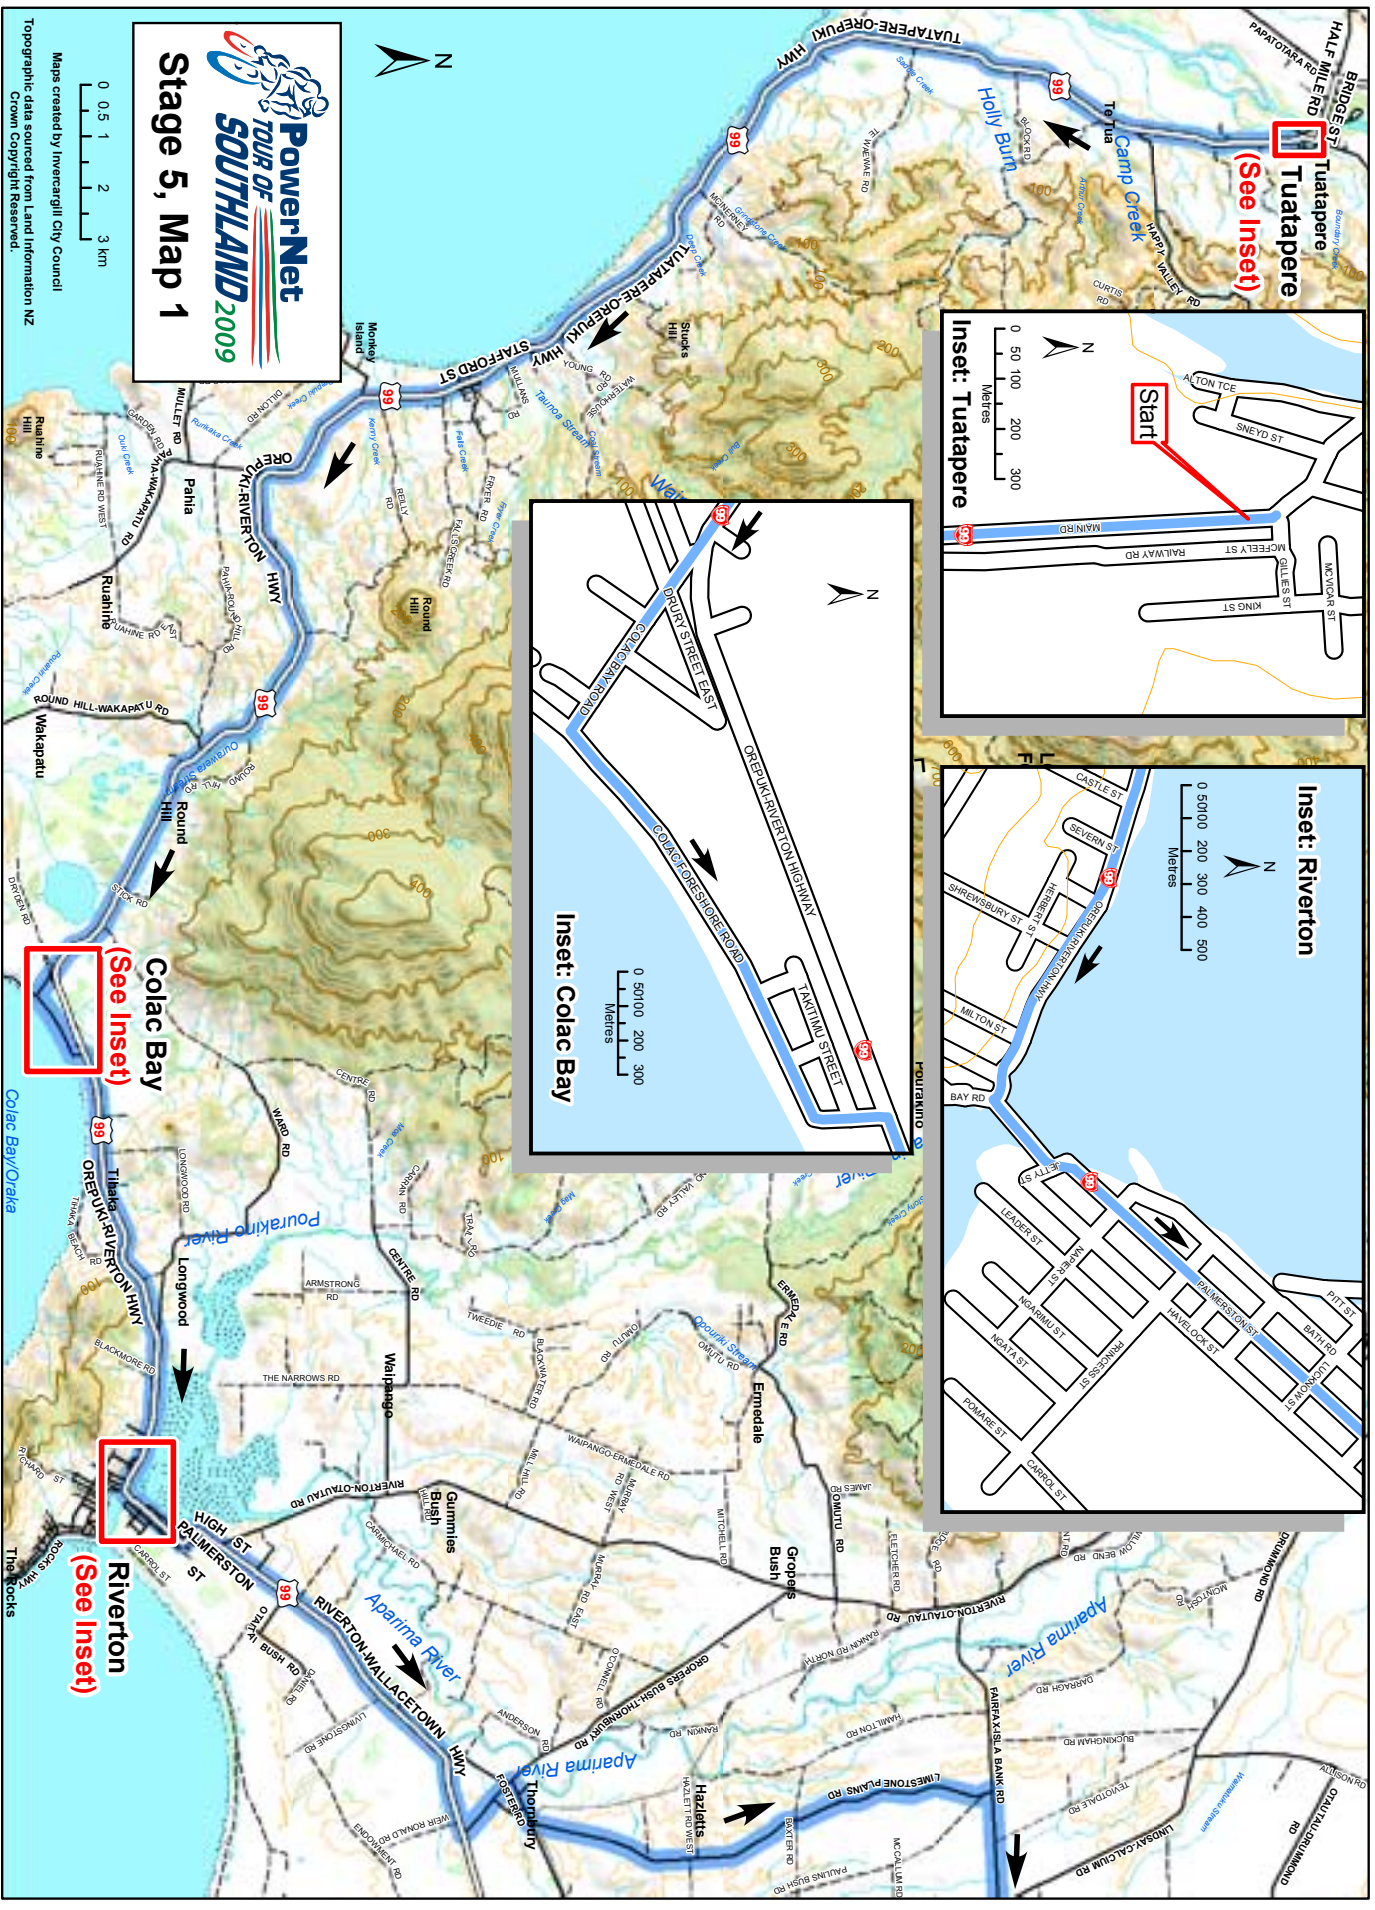

PowerNet
Invercargill CITY COUNCIL
IIT FOUNDATION
THE LION FOUNDATION
Pub Charity
Community Trust of Southland
Southland New Zealand
POLICE

PowerNet
TOUR OF SOUTHLAND 2009
Stage 5

Maps created by Invercargill City Council
Topographic data sourced from Land Information NZ
Crown Copyright Reserved

PowerNet
TOUR OF SOUTHLAND 2009
Stage 5, Map 1

Maps created by Invercargill City Council
 Topographic data sourced from Land Information NZ
 Crown Copyright Reserved.

Colac Bay
 (See Inset)

Riverton
 (See Inset)

Tuatapere
 (See Inset)

PowerNet
TOUR OF
SOUTHLAND 2009
Stage 5, Map 2

Inset: Winton

Maps created by Invercargill City Council
Topographic data sourced from Land Information NZ
Crown-Copyrighted Resource