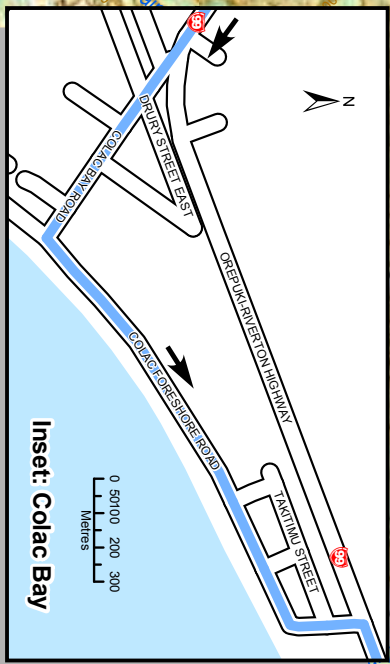

PowerNet
Invercargill CITY COUNCIL
IIT FOUNDATION
THE LION FOUNDATION
Pub Charity
Community Trust of Southland
Southland New Zealand
POLICE

PowerNet
TOUR OF SOUTHLAND 2009
Stage 5

Maps created by Invercargill City Council
Topographic data sourced from Land Information NZ
Crown Copyright Reserved

PowerNet
TOUR OF SOUTHLAND 2009
Stage 5, Map 1

Maps created by Invercargill City Council
 Topographic data sourced from Land Information NZ
 Crown Copyright Reserved.

Colac Bay
 (See Inset)

Riverton
 (See Inset)

Tuatapere
 (See Inset)

PowerNet
TOUR OF
SOUTHLAND 2009
Stage 5, Map 2

Inset: Winton

Maps created by Invercargill City Council
Topographic data sourced from Land Information NZ
Crown-Copyrighted Resource