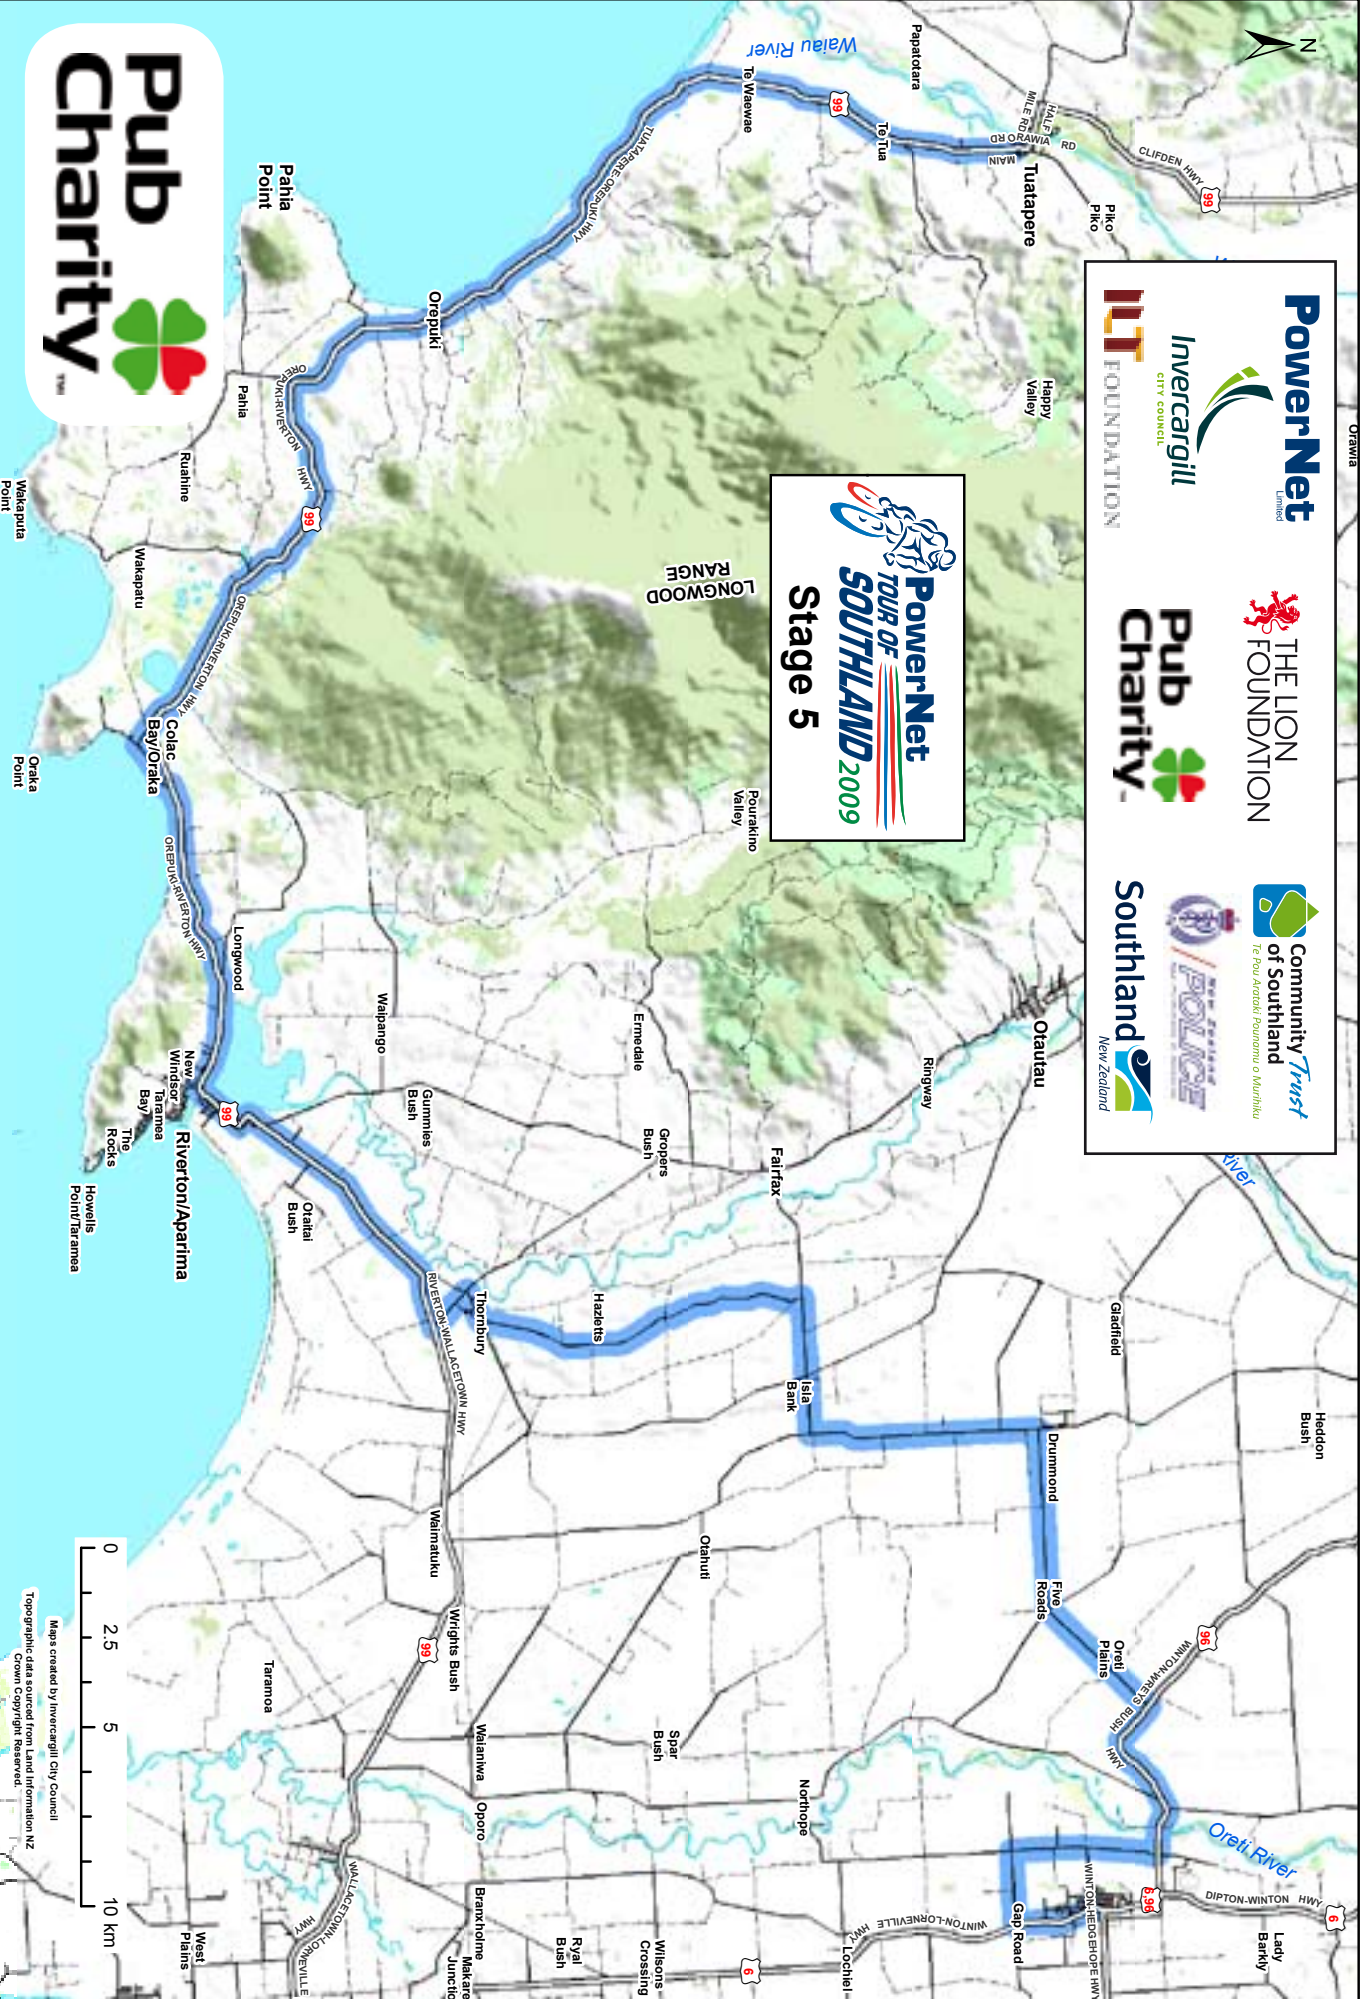

PowerNet
Invercargill CITY COUNCIL
IIT FOUNDATION
THE LION FOUNDATION
Pub Charity
Community Trust of Southland
Southland New Zealand
POLICE

PowerNet
TOUR OF SOUTHLAND 2009
Stage 5

Maps created by Invercargill City Council
Topographic data sourced from Land Information NZ
Crown Copyright Reserved

PowerNet
TOUR OF SOUTHLAND 2009
Stage 5, Map 1

Maps created by Invercargill City Council
 Topographic data sourced from Land Information NZ
 Crown Copyright Reserved.

Colac Bay
 (See Inset)

Riverton
 (See Inset)

Tuatapere
 (See Inset)

PowerNet
TOUR OF
SOUTHLAND 2009
Stage 5, Map 2

Inset: Winton

Maps created by Invercargill City Council
Topographic data sourced from Land Information NZ
Crown-Copyrighted Resource