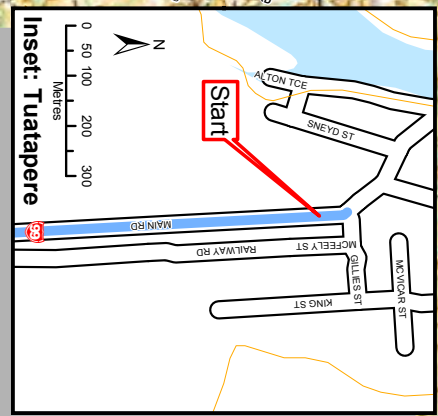

PowerNet
Invercargill CITY COUNCIL
IIT FOUNDATION
THE LION FOUNDATION
Pub Charity
Community Trust of Southland
Southland New Zealand
POLICE

PowerNet
TOUR OF SOUTHLAND 2009
Stage 5

Maps created by Invercargill City Council
Topographic data sourced from Land Information NZ
Crown Copyright Reserved

PowerNet
TOUR OF SOUTHLAND 2009
Stage 5, Map 1

Maps created by Invercargill City Council
 Topographic data sourced from Land Information NZ
 Crown Copyright Reserved.

Colac Bay
 (See Inset)

Riverton
 (See Inset)

Tuatapere
 (See Inset)

PowerNet
TOUR OF
SOUTHLAND 2009
Stage 5, Map 2

Inset: Winton

Maps created by Invercargill City Council
Topographic data sourced from Land Information NZ
Crown-Copyrighted Resource