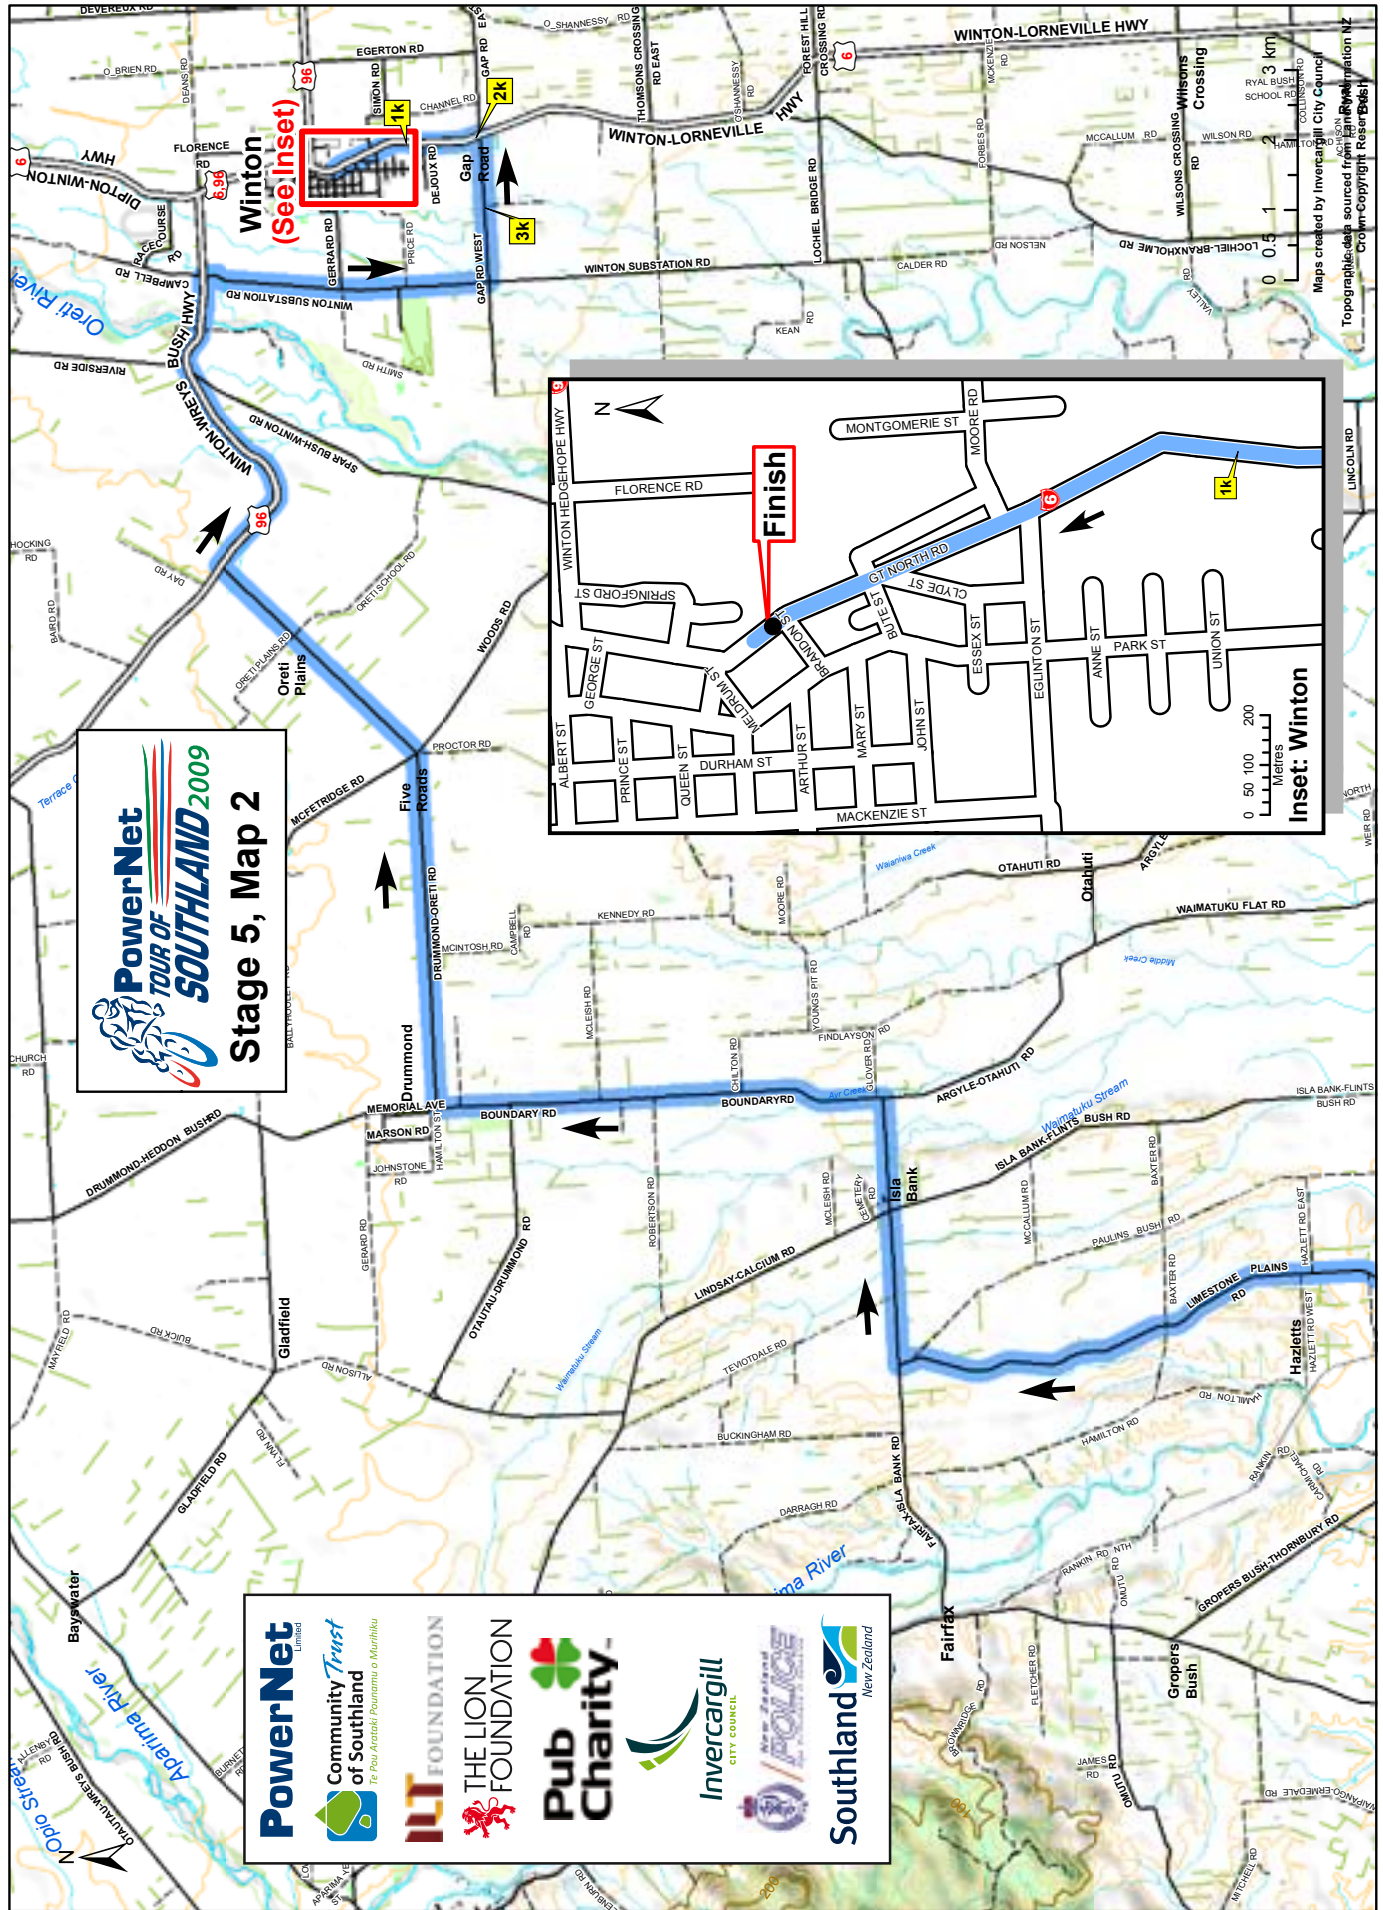

PowerNet
Invercargill CITY COUNCIL
IIT FOUNDATION
THE LION FOUNDATION
Pub Charity
Community Trust of Southland
Southland New Zealand
POLICE

PowerNet
TOUR OF SOUTHLAND 2009
Stage 5

Maps created by Invercargill City Council
Topographic data sourced from Land Information NZ
Crown Copyright Reserved

PowerNet
TOUR OF SOUTHLAND 2009
Stage 5, Map 1

Maps created by Invercargill City Council
 Topographic data sourced from Land Information NZ
 Crown Copyright Reserved.

Colac Bay
 (See Inset)

Riverton
 (See Inset)

Tuatapere
 (See Inset)

PowerNet
TOUR OF
SOUTHLAND 2009
Stage 5, Map 2

Inset: Winton

Maps created by Invercargill City Council
Topographic data sourced from Land Information NZ
Crown-Copyrighted Resource