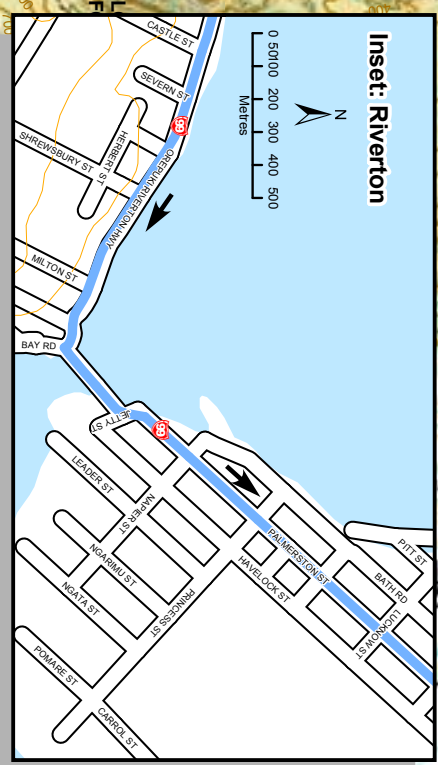

PowerNet
Invercargill CITY COUNCIL
IIT FOUNDATION
THE LION FOUNDATION
Pub Charity
Community Trust of Southland
Southland New Zealand
POLICE

PowerNet
TOUR OF SOUTHLAND 2009
Stage 5

Maps created by Invercargill City Council
Topographic data sourced from Land Information NZ
Crown Copyright Reserved

PowerNet
TOUR OF SOUTHLAND 2009
Stage 5, Map 1

Maps created by Invercargill City Council
 Topographic data sourced from Land Information NZ
 Crown Copyright Reserved.

Colac Bay
 (See Inset)

Riverton
 (See Inset)

Tuatapere
 (See Inset)

PowerNet
TOUR OF
SOUTHLAND 2009
Stage 5, Map 2

Inset: Winton

Maps created by Invercargill City Council
Topographic data sourced from Land Information NZ
Crown-Copyrighted Resource