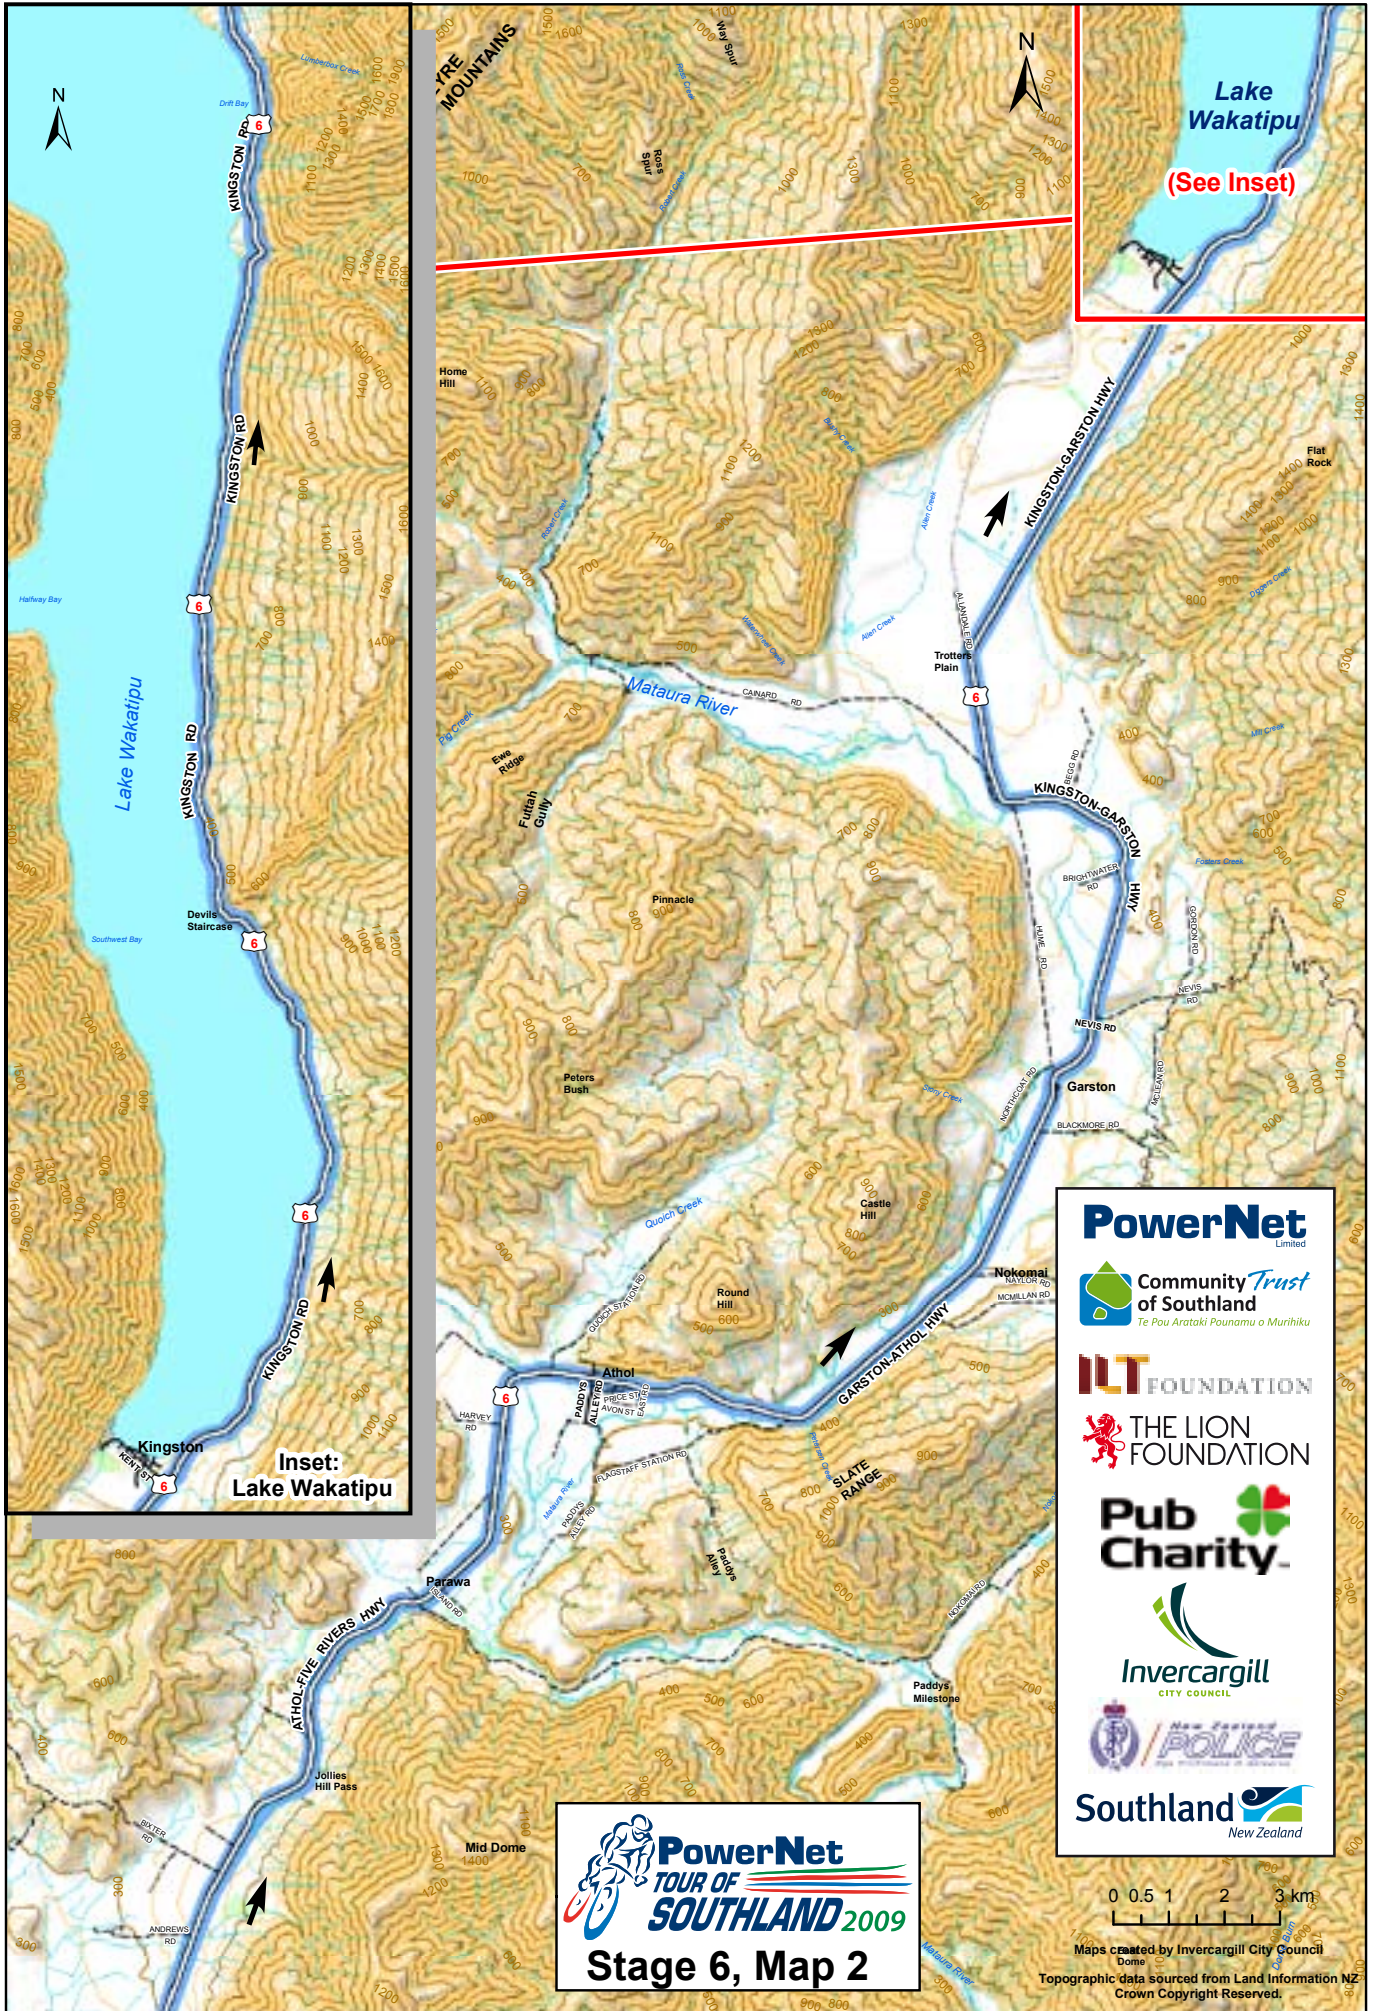

PowerNet

 TOUR OF

SOUTHLAND 2009

Stage 6, Map 1

0 0.5 1 2 km

Maps created by Invercargill City Council
 Topographic data sourced from Land Information NZ
 Crown Copyright Reserved.

PowerNet
Limited

Community Trust
of Southland
Te Pou Arataki Pounamu o Murihiku

ILT FOUNDATION

THE LION FOUNDATION

Pub Charity

Invercargill
CITY COUNCIL

New Zealand
POLICE
THE PROFESSIONAL POLICE OF NEW ZEALAND

Southland
New Zealand

PowerNet
TOUR OF SOUTHLAND 2009
Stage 6, Map 2

Maps created by Invercargill City Council
Topographic data sourced from Land Information NZ
Dome Crown Copyright Reserved.

ILT FOUNDATION

THE LION
FOUNDATION

Pub
Charity

Invercargill
CITY COUNCIL

POLICE

Southland
New Zealand

Maps created by Invercargill City Council

Topographic data sourced from Land Information NZ
© Crown Copyright Reserved.