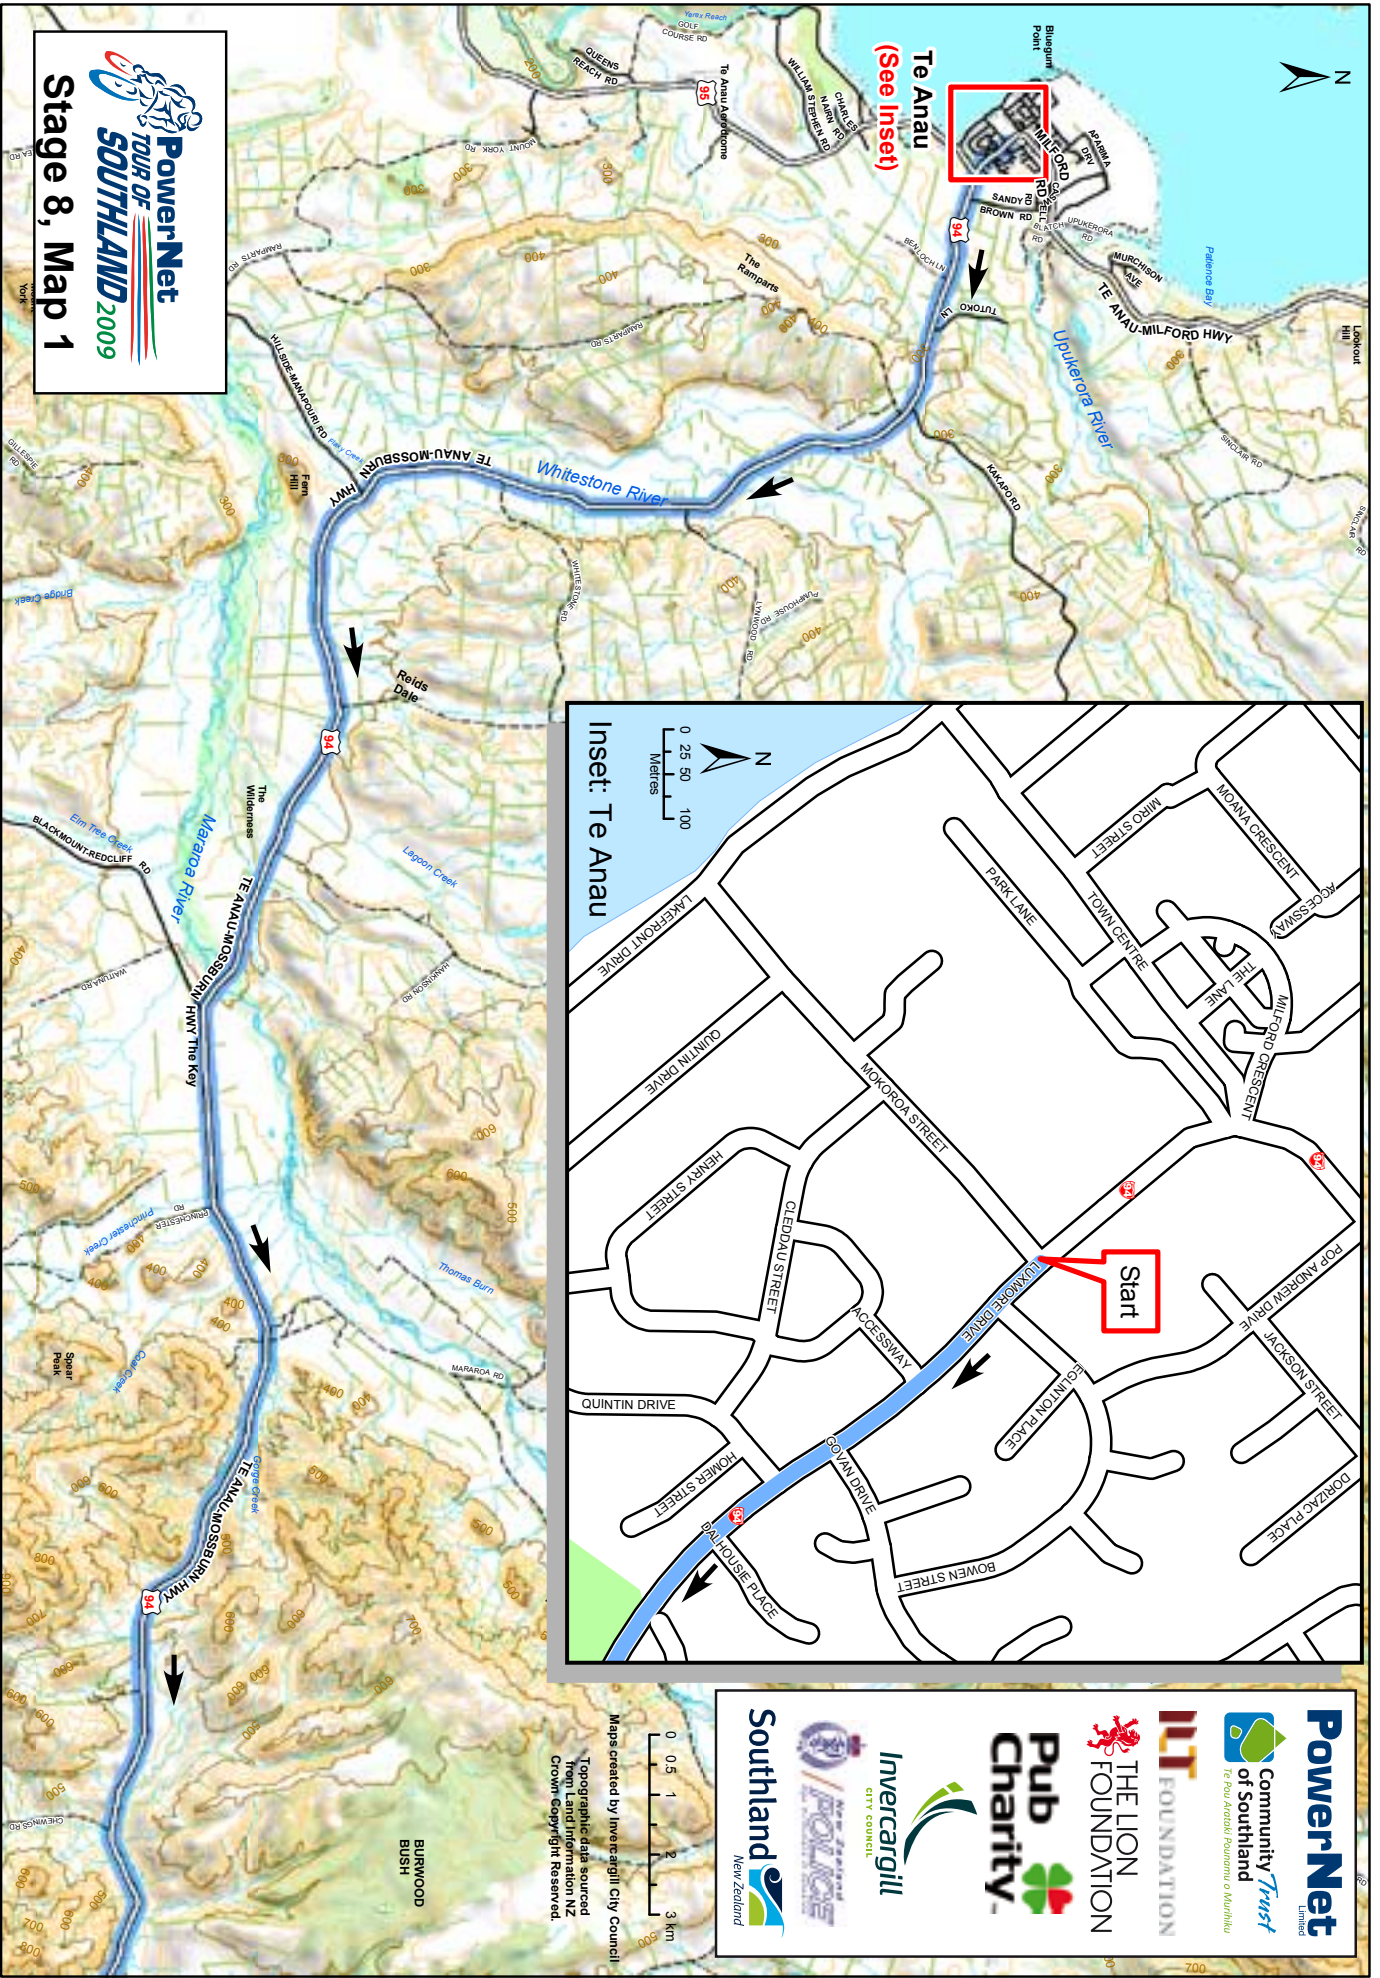

PowerNet
TOUR OF SOUTHLAND 2009
Stage 8

0 2.5 5 10 km

Maps created by Invercargill City Council
 Topographic data sourced from Land Information NZ
 Crown Copyright Reserved.

PowerNet
TOUR OF
SOUTHLAND 2009
Stage 8, Map 1

Maps created by Invercargill City Council
 Topographic data sourced from Land Information NZ
 Crown Copyright Reserved.

PowerNet Limited
 Community Trust of Southland
 Te Pou Ataraki Rauarua o Murihiku
 ILLI FOUNDATION
 THE LION FOUNDATION
 Pub Charity
 Invercargill CITY COUNCIL
 SOUTH ISLAND POLICE
 Southland New Zealand

Maps created by Invercargill City Council
 Topographic data sourced from Land Information NZ
 Crown Copyright Reserved.

PowerNet
 TOUR OF
SOUTHLAND 2009
 Stage 8, Map 2