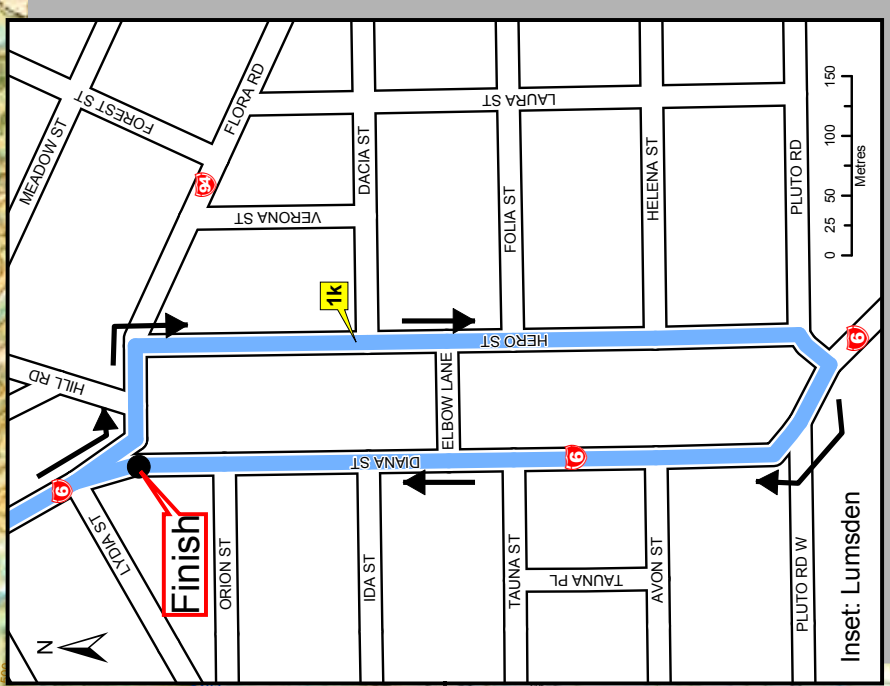

PowerNet
TOUR OF
SOUTHLAND 2009
Stage 8, Map 2