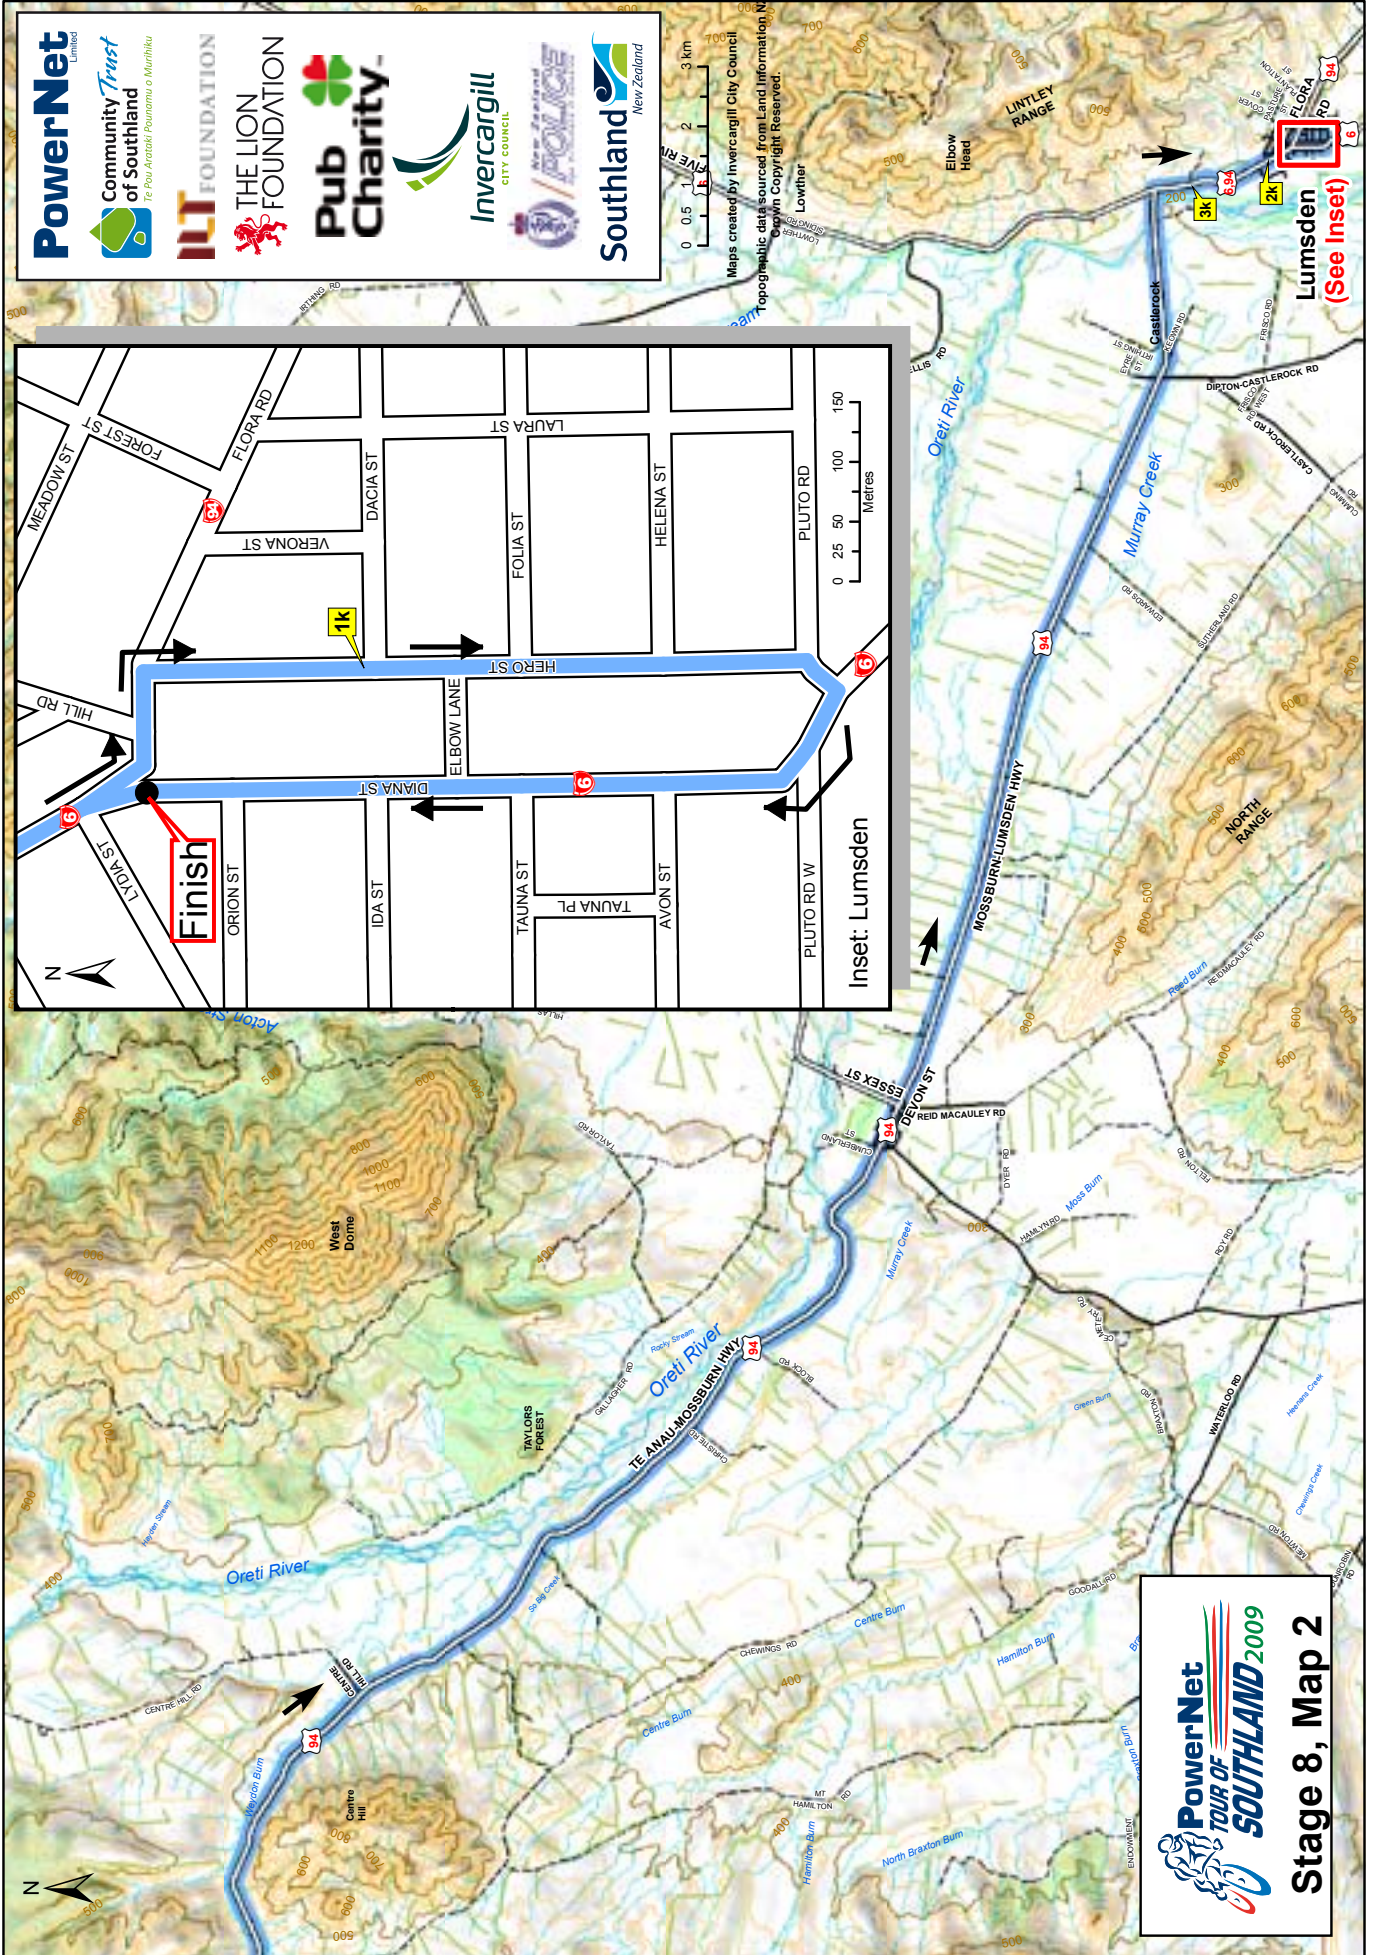

PowerNet
TOUR OF SOUTHLAND 2009
Stage 8

0 2.5 5 10 km

Maps created by Invercargill City Council
 Topographic data sourced from Land Information NZ
 Crown Copyright Reserved.

PowerNet
TOUR OF
SOUTHLAND 2009
Stage 8, Map 1

Maps created by Invercargill City Council
 Topographic data sourced from Land Information NZ
 Crown Copyright Reserved.

PowerNet Limited
 Community Trust of Southland
 Te Pou Ataraki Rauarua o Murihiku
 ILLI FOUNDATION
 THE LION FOUNDATION
 Pub Charity
 Invercargill CITY COUNCIL
 SOUTH ISLAND POLICE
 Southland New Zealand

Maps created by Invercargill City Council
 Topographic data sourced from Land Information NZ
 Crown Copyright Reserved.

PowerNet
 TOUR OF
SOUTHLAND 2009
 Stage 8, Map 2