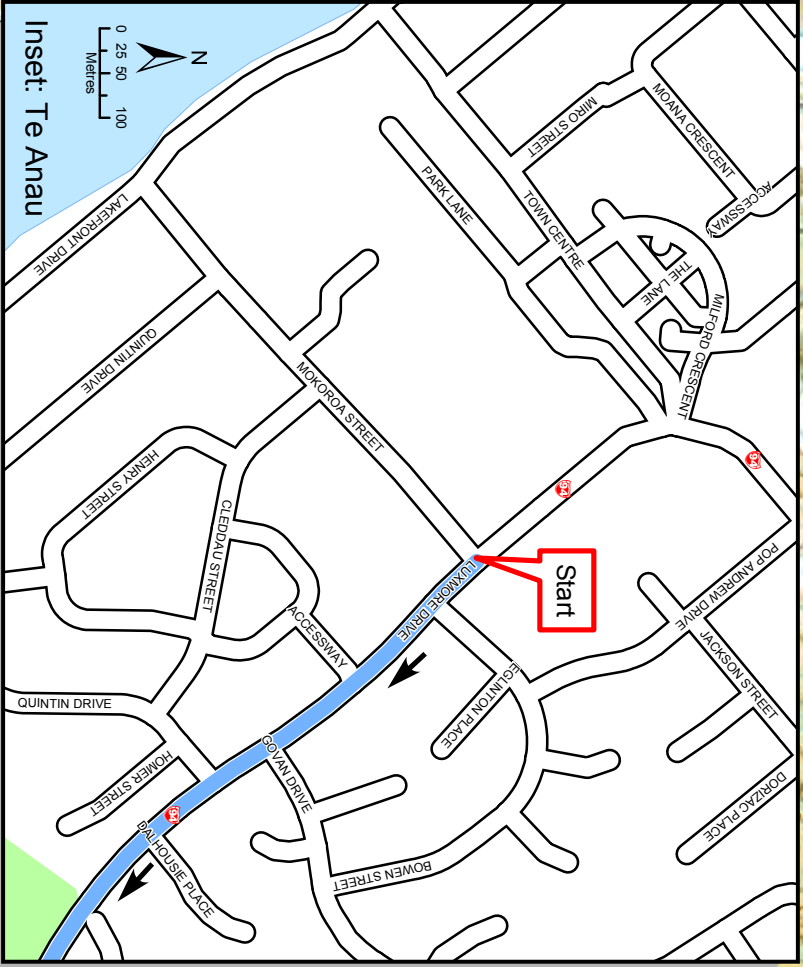

PowerNet
TOUR OF SOUTHLAND 2009
Stage 8

0 2.5 5 10 km

Maps created by Invercargill City Council
 Topographic data sourced from Land Information NZ
 Crown Copyright Reserved.

PowerNet
TOUR OF
SOUTHLAND 2009
Stage 8, Map 1

Maps created by Invercargill City Council
 Topographic data sourced from Land Information NZ
 Crown Copyright Reserved.

PowerNet
 TOUR OF
SOUTHLAND 2009
 Stage 8, Map 2