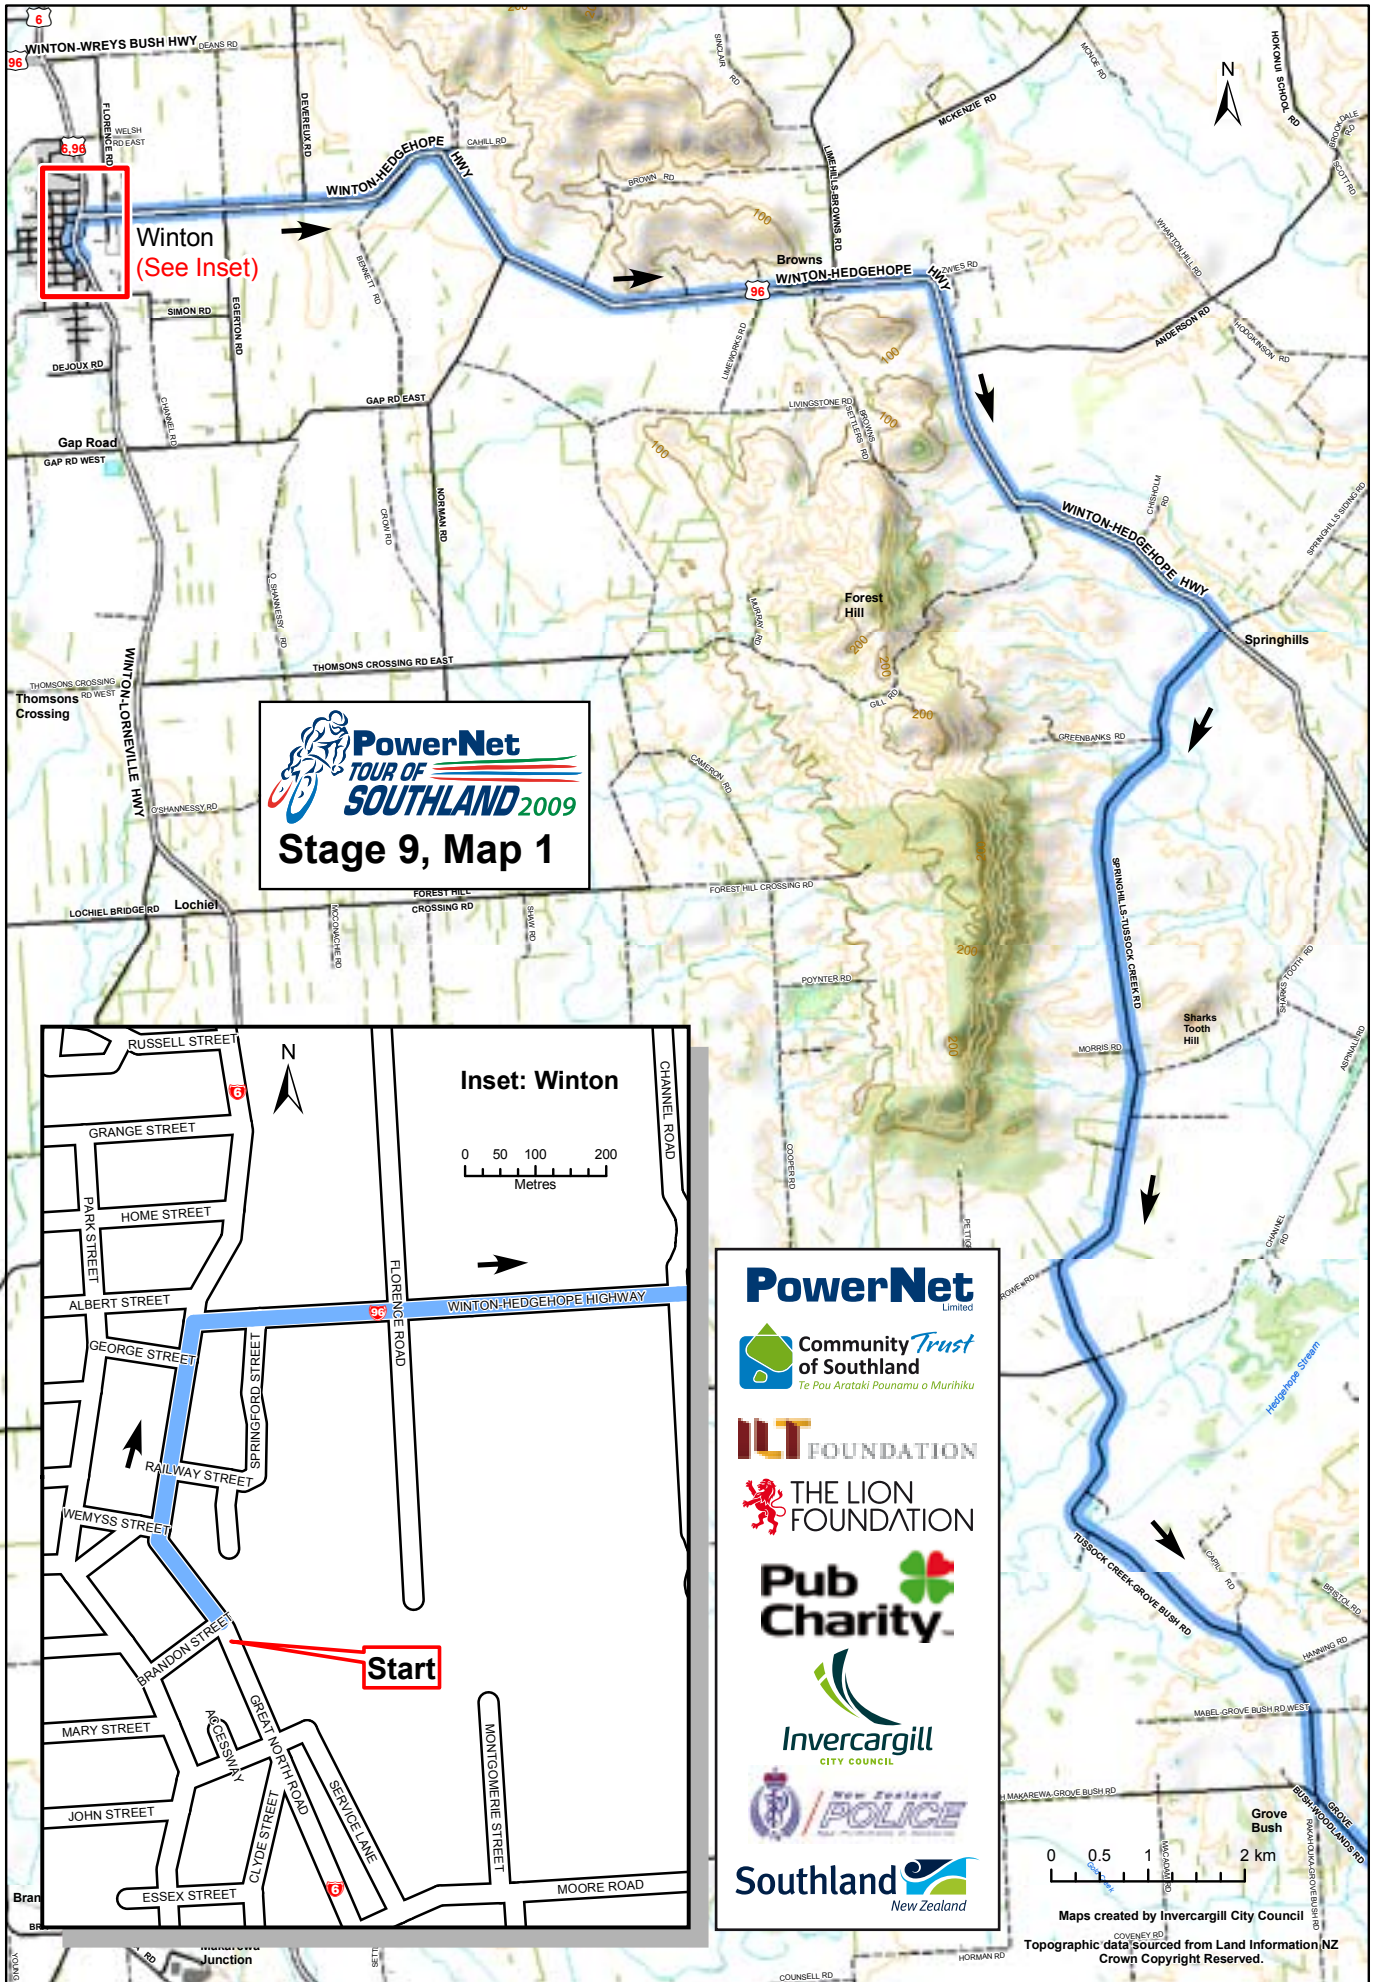

PowerNet
TOUR OF SOUTHLAND 2009
Stage 9

Maps created by Invercargill City Council
Topographic data sourced from Land Information NZ
Crown Copyright Reserved.

Winton
(See Inset)

PowerNet
TOUR OF SOUTHLAND 2009
Stage 9, Map 1

Inset: Winton

Maps created by Invercargill City Council
Topographic data sourced from Land Information NZ
Crown Copyright Reserved.

Stage ends after passing finish line **FOUR** times. (3 complete laps of Queens Park.)