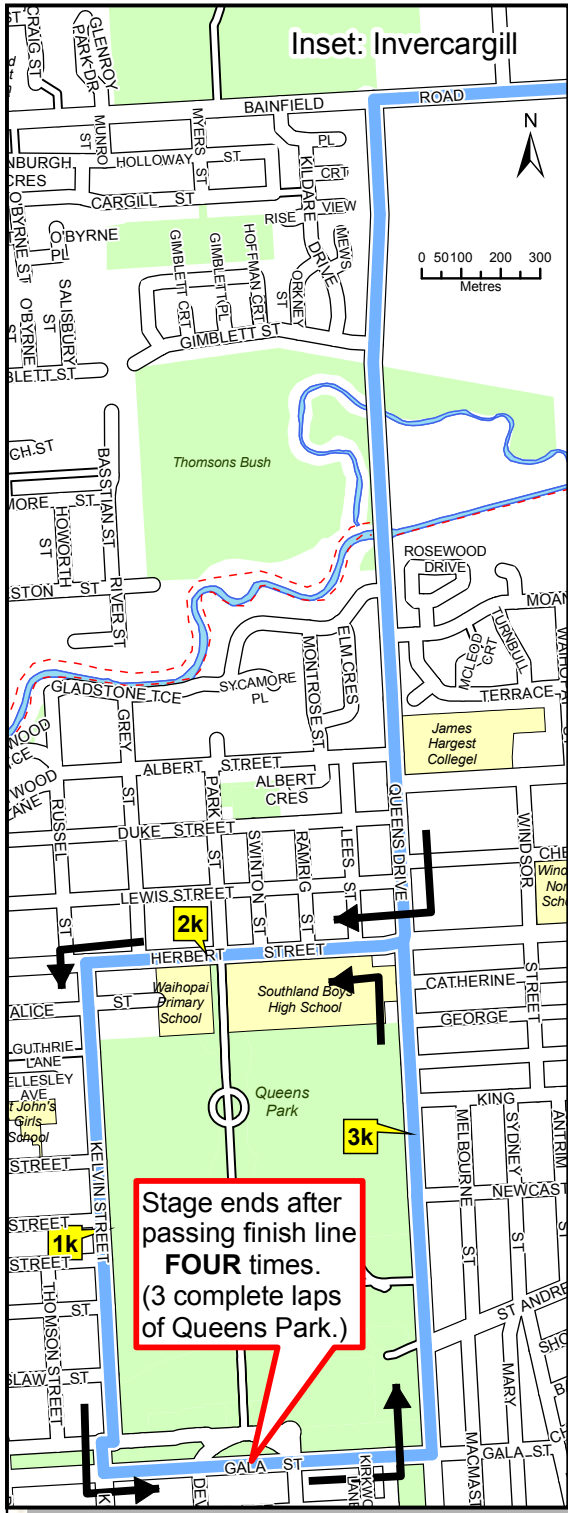

PowerNet
TOUR OF SOUTHLAND 2009
Stage 9

Maps created by Invercargill City Council
Topographic data sourced from Land Information NZ
Crown Copyright Reserved.

Winton
(See Inset)

PowerNet
TOUR OF SOUTHLAND 2009
Stage 9, Map 1

Inset: Winton

Maps created by Invercargill City Council
Topographic data sourced from Land Information NZ
Crown Copyright Reserved.

Stage ends after passing finish line **FOUR** times. (3 complete laps of Queens Park.)