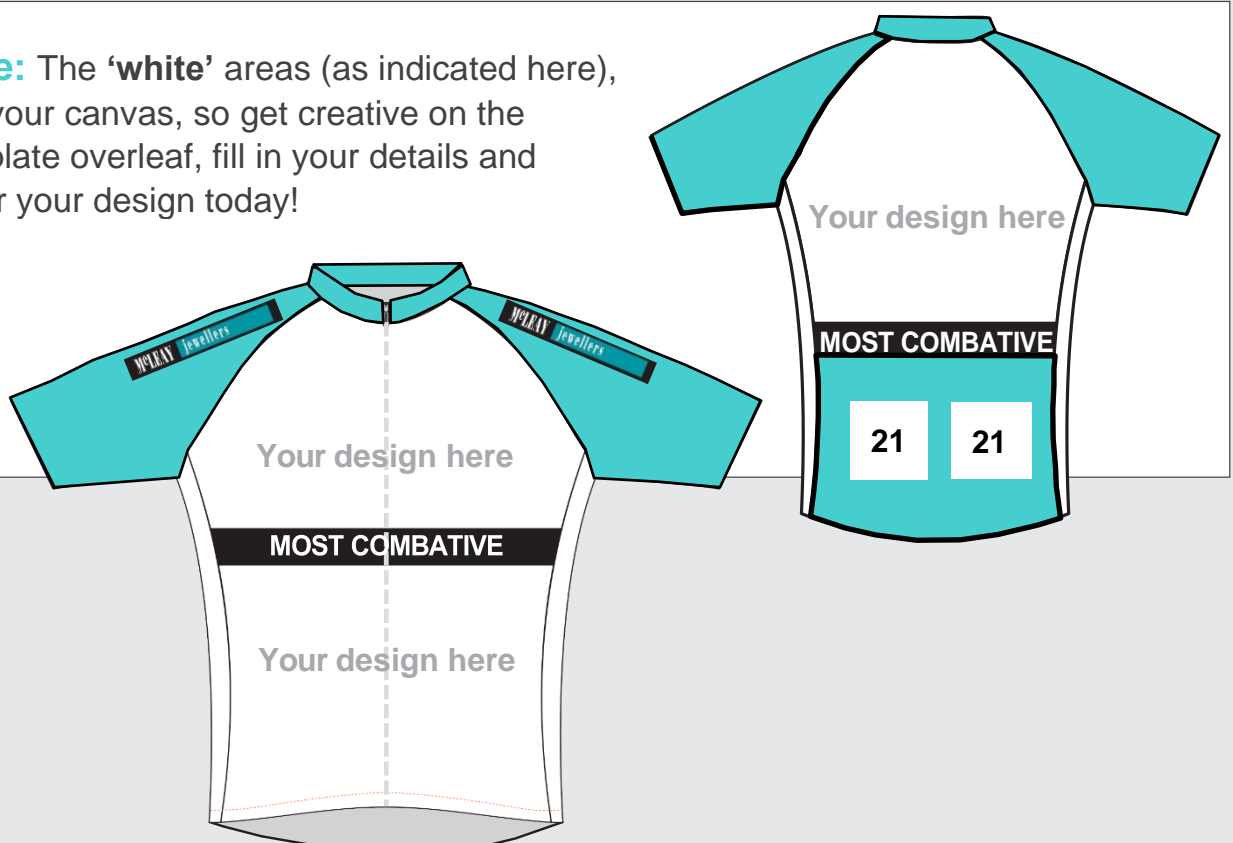

Design a cycling jersey for the SBS Bank Tour of Southland

McLeay Jewellers is running a Design a Jersey competition for kids.

The jersey will be awarded to the “most combative rider” at the end of each stage.

The winning design will be printed on the actual jersey, plus the winner will receive a \$200 Rebel Sport voucher!

Drop your design into McLeay Jewellers, or scan and email the entry form to sally.marr@cyclingsouth.org.nz

Entries close 17 September 2021.

Note: The ‘white’ areas (as indicated here), are your canvas, so get creative on the template overleaf, fill in your details and enter your design today!

Design a cycling jersey for the SBS Bank Tour of Southland

"Most Combative" means the rider who is the most determined or tries the hardest, so your design should try and represent this.

Front

Back